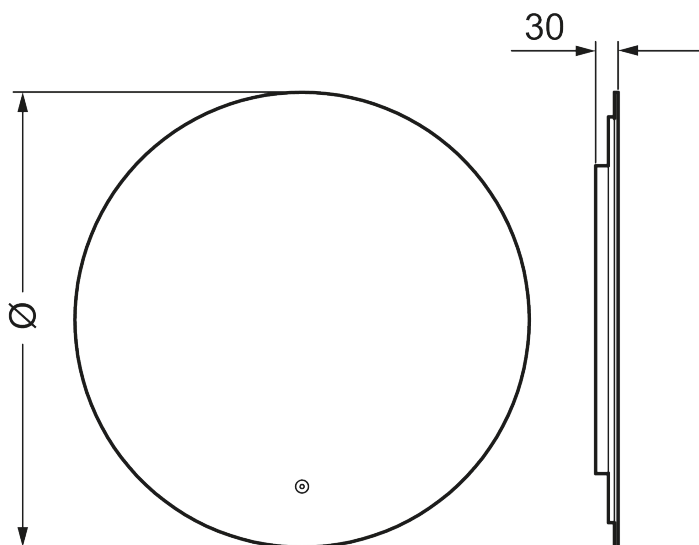

Unique characteristics

MORA CAVA I

Designed around a central idea of a minimal, unframed backlit mirror, mounted just 30 mm from the wall, Cava has an aura of its own. Its light can be switched at a touch from warm to cooler tones. The mirror itself has an anti-fog function and is safety foiled for peace of mind.

Description: Ø600

- Backlight
- Energy efficient LED lighting
- Copper-free glass with safety film
- Steam free with heated demister pad
- Touch operated on/off
- Adjustable light temperature: 2 700–6 400 K
- IP 44 certified, third party CE certified
- Mounting distance from wall: 30 mm