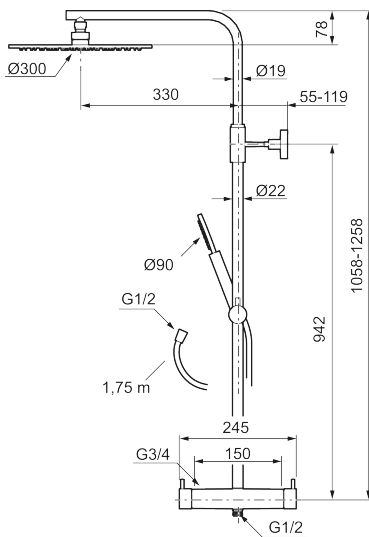

MORA INXX II thermostatic mixer:

- Pressure balanced thermostatic mixer
- With reversible headwork
- Temperature handle with safety stop at 38°C
- With Eco-function
- Approved non-return valves, EN-Standard EN1717

MORA INXX II Shower System:

- Shower hose in metal, PVC- and BPA-free
- With Easy-Clean anti-limescale system
- Adjustable height
- Hand shower 7,5 l/min, shower head 11 l/min