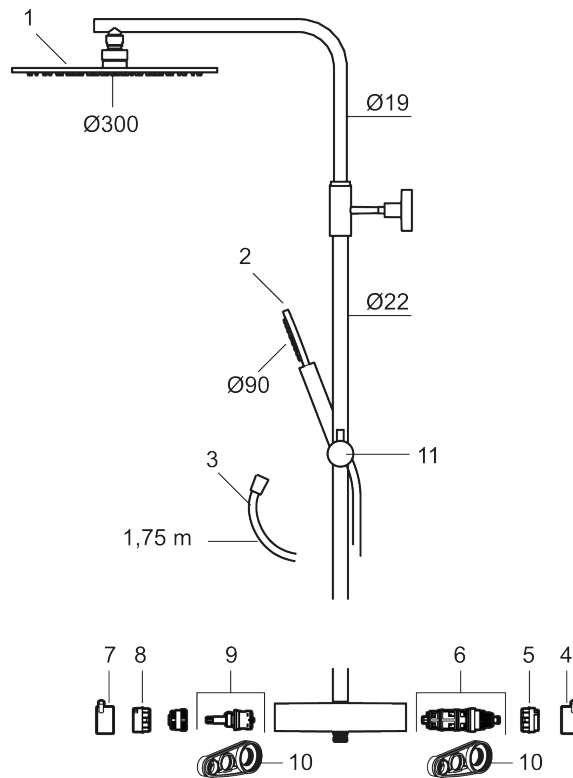

MORA INXX II Shower System:

- Shower hose in metal, PVC- and BPA-free
- With Easy-Clean anti-limescale system
- Adjustable height
- Hand shower 7,5 l/min, shower head 11 l/min

PRODUCT DESCRIPTION

MORA INXX II shower system kit

Article number: 271900

Sparepartlist

NO.	ART NO.	RSK	DESCRIPTION
1	130348	8237489	Shower head 300 mm, chrome
1	130348.12	8237490	Shower head 300 mm, matte black
1	130348.22	8237491	Shower head 300 mm, matte white