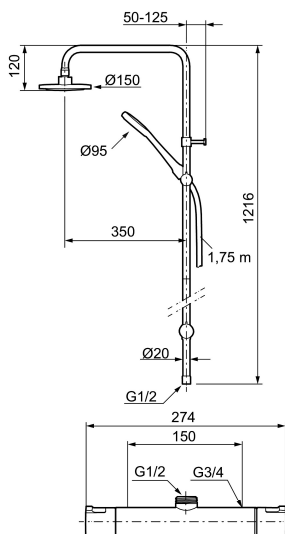

MORA CERA shower system kit

A bathroom is a place for relaxation, pleasure and recharging your batteries. So fill it with enjoyment. Save energy effortlessly, protect against fluctuations in water temperature, take an extra long shower with a clear conscience. Mora Cera puts quality time in your bathroom in countless ways.

Article number: 241900

Description: Chrome

Consist of :

Mora Cera thermostatic mixer art.no. 241150.DB

- Temperature handle with safety stop at 38°C and 42°C
- With Eco-function
- Approved non-return valves, EN-Standard EN1717
- Extra user-friendly grips, approved by the Rheumatism Association in Sweden

Mora Cera Shower System S5 art.no. 130005

- Diverter with ceramic cartridge
- Shower hose in metal, PVC- and BPA-free
- With Easy-Clean anti-limescale system
- Shower bar can be shortened if required
- Diverter can be mounted with lever pointing in chosen direction
- Air mixture provides comfort flow at 6 l/min, max flow 10 l/min