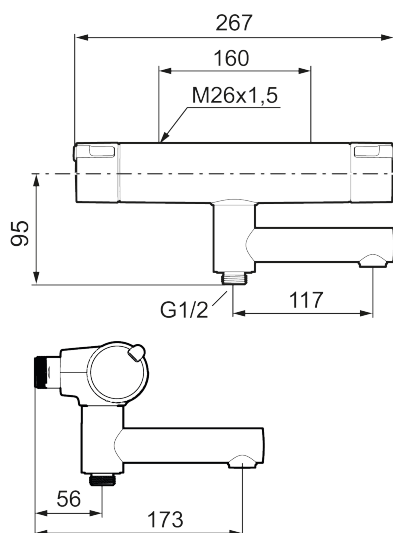

Unique characteristics

Backflow protection unit type