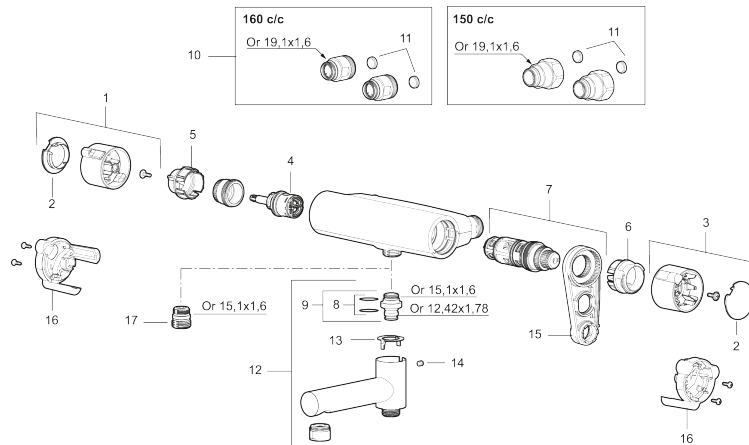

Article number: 330000 **Flow 3 bar:** 22.9 l/m

Description: Chrome, 160 c/c

- Swivel spout with built-in diverter
- Pressure balanced thermostatic mixer
- Temperature handle with safety stop at 38°C
- With Eco-function
- Lead Free material
- Approved non-return valves, EN-Standard EN1717

Unique characteristics

Backflow protection unit type 

PRODUCT DESCRIPTION

MMIX II bath mixer

We have updated our classic MMIX chrome bathtub mixer – now featuring refined, straighter lines and a bolder expression, highlighting its exceptional function and elegance.

Its interior has also been upgraded with an improved thermostat for optimal energy efficiency.

Article number: 330000

Sparepartlist

NO.	ART NO.	RSK	DESCRIPTION
1	S600191	8397017	On/off handle, complete, chrome
2	S600192	8397019	End cover, chrome, 2 pcs
3	S600190	8397018	Temperature handle, complete, chrome
4	S600020	8441462	Ceramic headwork, with service tool (shower mixer)
4	S600021	8441463	Ceramic headwork, with service tool (bath mixer)
5	S600086	8439710	Stop ring, standard
6	S600087	8439711	Scalding protection ring
6	S600026	8439708	Scalding protection ring, max 42 °C
7	S600084	8439709	Thermostatic cartridge, complete, incl. service tool
8	209519.AE	8938340	O-ring, for swivel spout
9	409366.AE		Nipple M18x1 with o-ring for bath mixer
10	409361.AE	8228492	Inlet connector 160 c/c
11	409359.AA	8345172	Filter kit for connecting links, retail packed
12	409356	8344853	Swivel spout, for conversion of shower mixer to bath/shower mixer, chrome
13	129154.AE	8295332	Stop ring
14	708655.AE	8295447	Locking screw
15	891096.AE	8345921	Service tool

NO.	ART NO.	RSK	DESCRIPTION
16	S600193	8397020	Care-handle, black, 2 pcs
17	S600088	8439712	Nipple M18x1-G1/2 for shower mixer