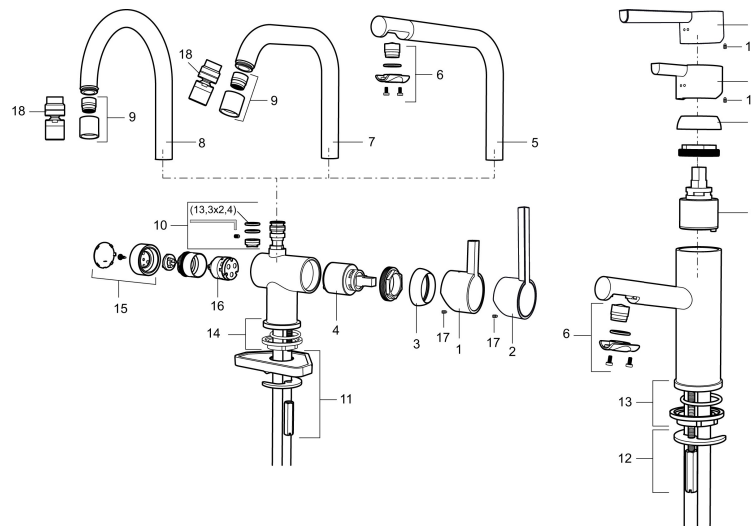

Article number: 707161.11 Flow 3 bar: 4.6 l/m

Description: Black PVD

- ESS (energy saving system)
- Ceramic cartridge
- Adjustable flow control and temperature limiter
- Eco (energy and water saving constant flow aerator, 5 l/min at 200–600 kPa)
- Soft PEX<sup>®</sup> hoses with 3/8" connecting nut (stainless steel braided)
- Hole diameter Ø32-37 mm (Ø32-35 mm recommended)

## Sparepartlist

NO.	ART NO.	RSK	DESCRIPTION
	209560.AC	8345784	Rubber gasket for Soft-PEX® pipe 3/8, 10-pcs
1	209500.AE	8346901	Handle, chrome
1	209500.0011AE	8346917	Handle, chrome/black
2	409337	8346503	Care-handle, chrome
3	209501.AE	8346902	Cover nut, chrome
4	209493.AE	8345204	Ceramic cartridge, ESS
4	708301.AE	8345093	Ceramic cartridge
5	209506.AE	8346907	L-spout, complete, chrome
5	209506.0011AE	8326728	L-spout, complete, chrome/black
6	209502.AE	8346903	Aerator kit, L-spout, 7,6 l/min at 200–600 kPa, chrome
6	209502.0011AE	8346921	Aerator kit, L-spout, 7,6 l/min at 200–600 kPa, chrome/black
7	209508.AE	8346909	J-spout, complete, chrome
8	209507.AE	8346908	C-spout, complete, chrome
9	209503.AE	8346904	Aerator M18 int., 7,6 l/min at 200–600 kPa, chrome
10	209520.AE	8346910	Gasket kit, incl. o-rings, limitation part, screw and wrench
11	708779.AE		Fastening details, kitchen

NO.	ART NO.	RSK	DESCRIPTION
12	209518.AE	8346911	Fastening details
13	209562.AE		Locating ring, basin
14	209563.AE	8295335	Locating ring, kitchen
15	209505.AE	8346906	Handle for dishwasher connection, chrome
16	209504.AE	8346905	Ceramic cartridge for dish washer connection CW/HW, incl. service tool
17	459013		Locking screw
18	409480.AE	8393983	Aerator M18 int., ball joint, 7–9 l/min at 300 kPa