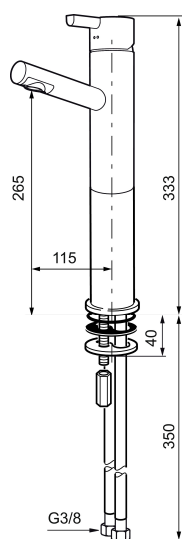

Unique characteristics

Backflow protection unit type