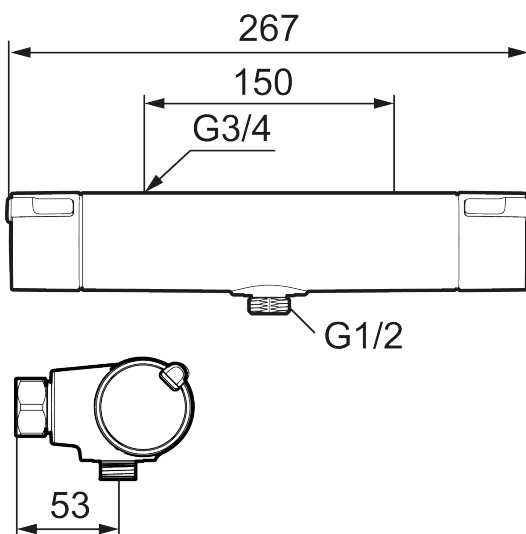

Article number: 331100.DB **Flow 3 bar:** 12.0 l/m

Description: Chrome, 150 c/c, incl. 2 x S-connectors G1/2-G3/4

Unique characteristics

Backflow protection unit type **EB**

- With shower connection down
- Pressure balanced thermostatic mixer
- Temperature handle with safety stop at 38°C
- With Eco-function
- Lead Free material
- Approved non-return valves, EN-Standard EN1717