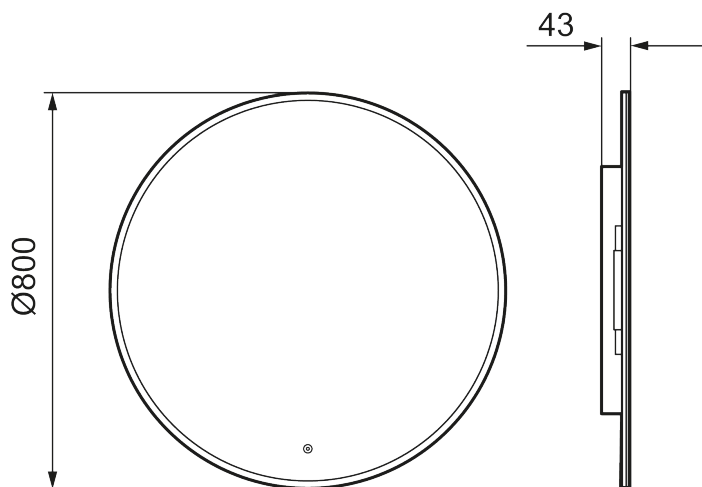

## MORA CARA I

Cara shares a similar design to our Solo I, with a touch-controlled LED frame behind white acrylic which surrounds the mirror. Cara's lighting can be adjusted in brightness and tone to enhance the atmosphere of your space. Its function can be further enhanced with the addition of built-in Bluetooth speakers for the ultimate in mood spaces.

### About the collection

Minimal design, with concealed LED framing and optional Bluetooth speaker system in a package that gives atmospheric a new meaning.

Article number: 953105

Description: Ø800 mm

- Frame with lighting
- Energy efficient LED lighting
- Copper-free glass with safety film
- Steam free with heated demister pad
- Touch operated on/off
- Adjustable light temperature: 2 700–6 400 K
- IP 44 certified, third party CE certified
- Mounting distance from wall: 43 mm