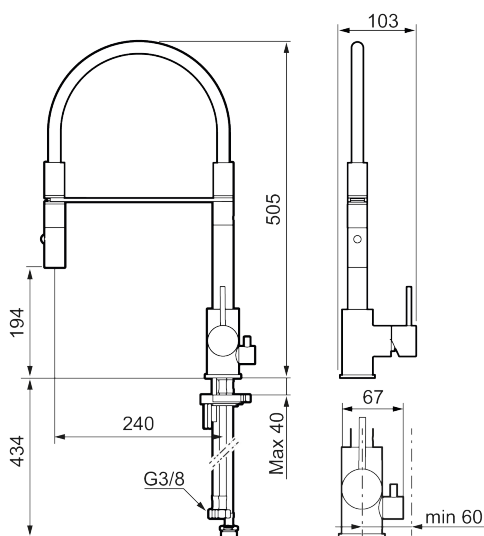

Article number: 272091.44CA Flow 3 bar: 6.0 l/m

Description: Matte grey

### Unique characteristics

Backflow protection unit type **EB**

- Nozzle with two spray patterns (normal and rinse)
- Ceramic cartridge
- Adjustable flow control and temperature limiter
- Swivel spout, limitation part for 60°, 85°, 110° or 360° included
- Soft PEX® hoses with 3/8" connecting nut (stainless steel braided)
- Approved non-return valves, EN-Standard EN1717
- Hole diameter Ø34-37 mm