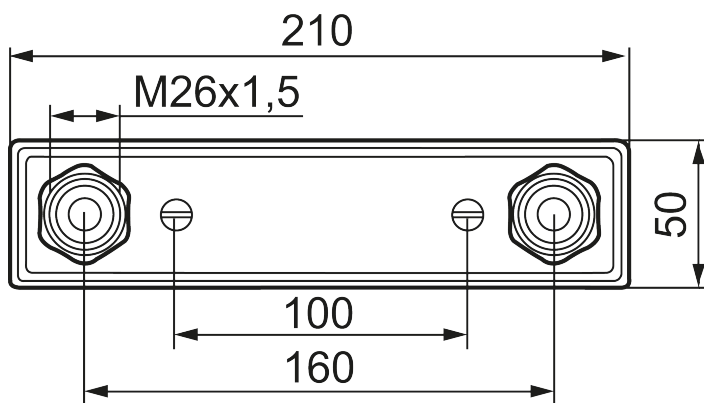

Wall Plate 160 c/c, for PE-X-, PE-RT-, PB- and multilayer-pipes

We have a wide selection of wall plate in a choice of six colours, with screws that match the colour of the plate. Brackets are available for the models P-EX 15 and P-EX 16 and in 150 and 160 c/c.

Article number: 650280

Description: Chrome, D: Ø15

Unique characteristics

- For concealed fitting
- With screws and wall seal
- Connection remains on the surface of the wall

Connections has product certification issued by a product certification body in Sweden, RISE Certification, for:

- PE-X enligt EN ISO 15875: 15x2.5, 16x2.0 & 16x2.2
- PE-RT enligt EN ISO 22391: 15x2.5 & 16x2.2
- PB enligt EN ISO 15876: 16x2.0

Multilayer pipe by manufacture:

- Uponor UNI PIPE PE-RT/AL/PE-RT 16*2
- Thermotech MultiSystem AluComposite PE-RT Type2/AL/PE-RT Typ2 16*2
- Roth Systemrohr Alu-Laserplus 16*2 mm PE-RT TypII/Al/PE-RT TypII
- LK PAL Universal Pipe A16 16*2,0
- TECElogo dimension 16 – multilayer pipe – PE-RT/Al/PE-RT 16*2,0 mm
- TECElogo dimension 16 – multilayer pipe – PE-Xc/Al/PE-RT 16*2,0 mm
- FRÄNKISCHE turatec multi 16*2 PE-RT III/Al/PE-RT II
- HENCO RIXc PE-Xc/Al/PE-Xc 16*2