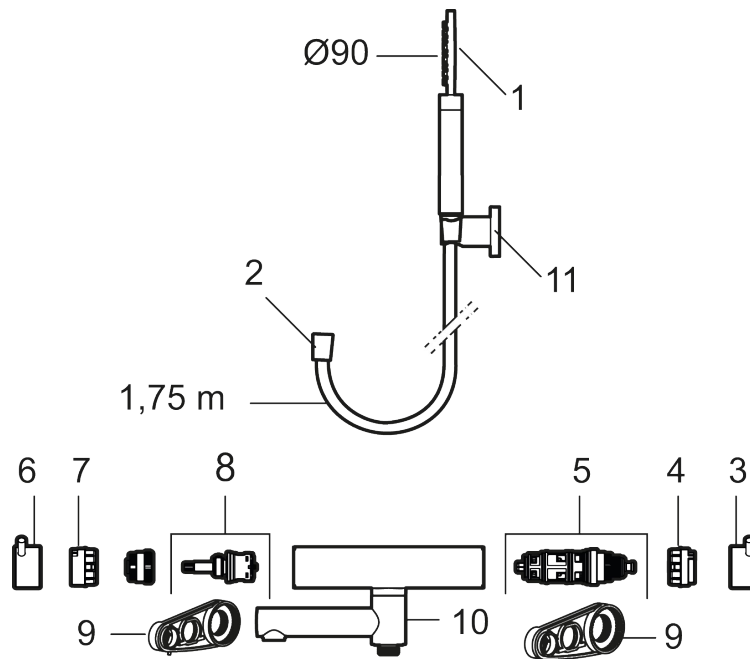

PRODUCT DESCRIPTION

MORA INXX II bath mixer

With its durable chrome finish and hand shower with a large, round nozzle, makes this mixer looks great and gives a truly relaxing baths. The INXX II collection offers a world-class water experience with constant temperature, high comfort and effective scald protection. The mixer has been tested and approved according to current building regulations and is energy-efficient, which means it reduces water and energy use without compromising on comfort.

About the collection

INXX II is an elegant, timeless collection in a palette of carefully selected colours. Offering a combination of high quality, sober design and outstanding comfort, this is the ultimate collection.

Article number: 270100

Sparepartlist

NO.	ART NO.	RSK	DESCRIPTION
1	209575	8275496	Hand shower, chrome
1	209575.12	8275497	Hand shower, matte black
1	209575.22	8275498	Hand shower, matte white
1	209575.44	8275499	Hand shower, matte grey
1	209575.60	8275500	Hand shower, polished brass PVD
1	209575.62	8275501	Hand shower, brused brass PVD
2	131170.AE	8251927	Shower hose in metal, 1750 mm, chrome