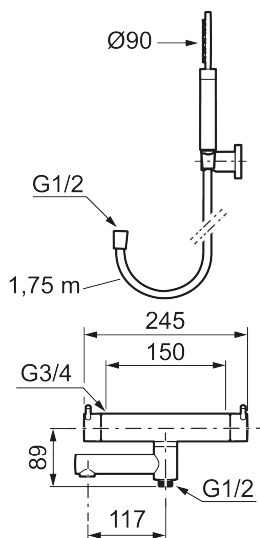

Article number: 270100 Flow 3 bar: 20.0 l/m

Description: Chrome, 150 c/c

### Unique characteristics

Backflow protection unit type **EB**

- With hand shower, holder and hose in metal, PVC- and BPA-free
- Swivel spout with built-in diverter
- Pressure balanced thermostatic mixer
- Temperature handle with safety stop at 38°C
- With Eco-function
- Approved non-return valves, EN-Standard EN1717

## Sparepartlist

NO.	ART NO.	RSK	DESCRIPTION
1	209575	8275496	Hand shower, chrome
1	209575.12	8275497	Hand shower, matte black
1	209575.22	8275498	Hand shower, matte white
1	209575.44	8275499	Hand shower, matte grey
1	209575.60	8275500	Hand shower, polished brass PVD
1	209575.62	8275501	Hand shower, brused brass PVD
2	131170.AE	8251927	Shower hose in metal, 1750 mm, chrome