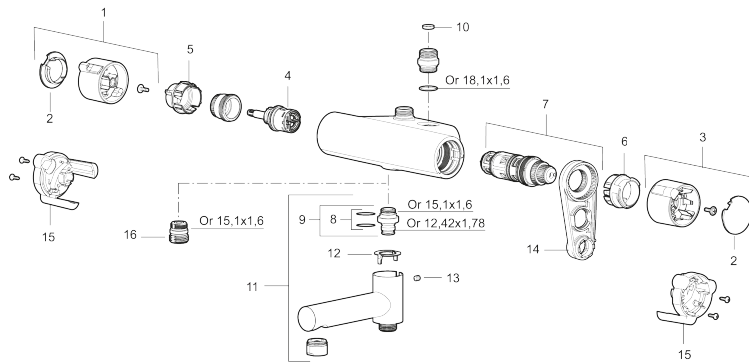

Article number: 334010

Description: Chrome, 40 c/c, pipe connection down

Unique characteristics

- Note! 40 c/c
- With shower connection down
- Pressure balanced thermostatic mixer
- Temperature handle with safety stop at 38°C
- With Eco-function
- Lead Free material
- Approved non-return valves, EN-Standard EN1717

Backflow protection unit type 

PRODUCT DESCRIPTION

MMIX II shower mixer

We have updated our classic MMIX chrome shower mixer with a straighter shape and a bolder look. The result? Superior function and elegant style! Its interior has also been upgraded with an improved thermostat, providing optimal energy efficiency combined with an unsurpassable shower experience.

Article number: 334010

Sparepartlist

NO.	ART NO.	RSK	DESCRIPTION
1	S600191	8397017	On/off handle, complete, chrome
2	S600192	8397019	End cover, chrome, 2 pcs
3	S600190	8397018	Temperature handle, complete, chrome
4	S600020	8441462	Ceramic headwork, with service tool (shower mixer)
4	S600021	8441463	Ceramic headwork, with service tool (bath mixer)
4	S600270	8387233	Ceramic headwork, without tool (bath mixer)
5	S600086	8439710	Stop ring, standard
6	S600087	8439711	Scalding protection ring
7	S600084	8439709	Thermostatic cartridge, complete, incl. service tool
7	S600271	8397030	Thermostatic cartridge, complete, without service tool
8	209519.AE	8938340	O-ring, for swivel spout
9	409366.AE		Nipple M18x1 with o-ring for bath mixer
10	409359.AA	8345172	Filter kit for connecting links, retail packed
11	409356	8344853	Swivel spout, for conversion of shower mixer to bath/shower mixer, chrome
12	129154.AE	8295332	Stop ring
13	708655.AE	8295447	Locking screw
14	891096.AE	8345921	Service tool
15	S600193	8397020	Care-handle, black, 2 pcs
16	S600088	8439712	Nipple M18x1-G1/2 for shower mixer