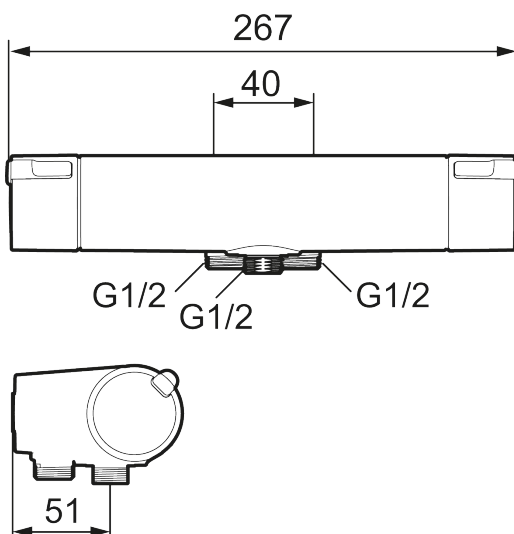

Unique characteristics

- Note! 40 c/c
- With shower connection down
- Pressure balanced thermostatic mixer
- Temperature handle with safety stop at 38°C
- With Eco-function
- Lead Free material
- Approved non-return valves, EN-Standard EN1717

Backflow protection unit type