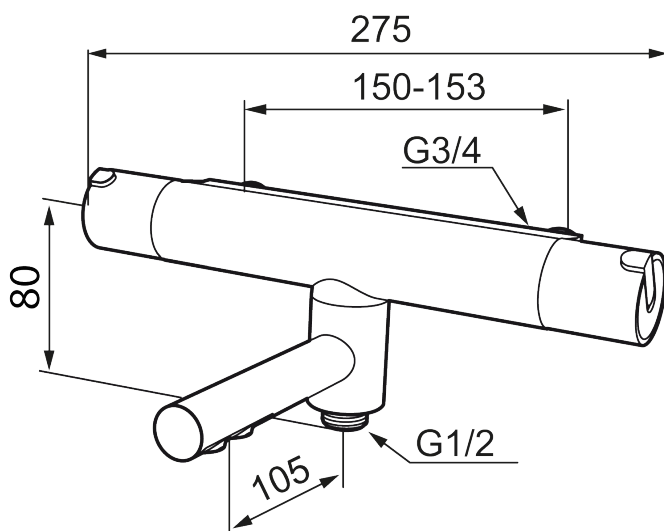

MORA REXX T5 bath mixer

With their simple, minimalist design, Mora REXX mixers are the essence of Scandinavian design and functionality. Their innovation lies in their precision. When tradition and craftsmanship meet state-of-the-art manufacturing methods and inspiring design, the result is Mora REXX. The version shown here is a beautiful bath mixer with world-leading functionality for unbeatable safety and comfort.

Article number: 707010.DB

Description: Chrome, 150 c/c, incl. s-connection (2x701001)

- Swivel spout with built-in diverter
- Temperature handle with safety stop at 38°C
- With Eco-function
- Approved non-return valves, EN-Standard EN1717

Unique characteristics