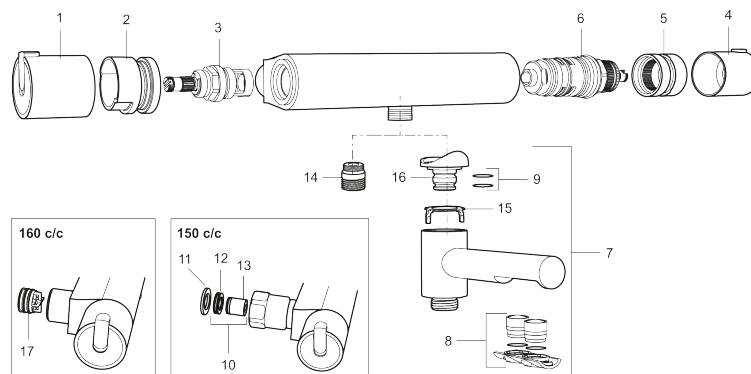

Article number: 707010.DB

Description: Chrome, 150 c/c, incl. s-connection (2x701001)

- Swivel spout with built-in diverter
- Temperature handle with safety stop at 38°C
- With Eco-function
- Approved non-return valves, EN-Standard EN1717

Unique characteristics

PRODUCT DESCRIPTION

MORA REXX T5 bath mixer

With their simple, minimalist design, Mora REXX mixers are the essence of Scandinavian design and functionality. Their innovation lies in their precision. When tradition and craftsmanship meet state-of-the-art manufacturing methods and inspiring design, the result is Mora REXX. The version shown here is a beautiful bath mixer with world-leading functionality for unbeatable safety and comfort.

Article number: 707010.DB

Sparepartlist

NO.	ART NO.	RSK	DESCRIPTION
1	209511.AE	8345176	Temperature handle, chrome
1	209511.0011AE	8345177	Temperature handle, chrome/black
2	209513.AE	8346508	Stop ring, temperature
3	708467.AE	8345124	Headwork
4	209510.AE	8345163	On/off handle, chrome
4	209510.0011AE	8345164	On/off handle, chrome/black
5	209512.AE	8346507	Stop ring, on/off
6	708468.AE	8345130	Thermostatic unit
7	209515	8344849	Swivel spout, for conversion of shower mixer to bath/shower mixer, chrome
7	209515.0011	8344850	Swivel spout, for conversion of shower mixer to bath/shower mixer, chrome/black
8	209516.AE	8242291	Aerator kit, chrome
8	209516.0011AE	8242295	Aerator kit, chrome/Black
9	209519.AE	8938340	O-ring, for swivel spout
10	708338.AE		Non-return valve (2 pcs)
11	709339.AE	8938274	Gasket 24/15x2, 2 pcs
12	708080.AE		Holder for filter, complete
13	139465.AE	8186872	Non-return valve, with lock ring
14	409659.AE	8187025	Shower connector M18x1xG1/2

NO.	ART NO.	RSK	DESCRIPTION
15	38521000	8295345	Stop ring
16	209494.AE	8314141	Spout nipple incl cover ring
17	129380.AE	8345651	Non-return valve (2 pcs)