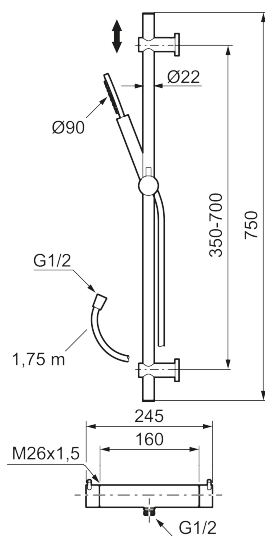

Article number: 271600.22 **Flow** 3 bar: 7.3 l/m

Description: Matte white, 160 c/c

Unique characteristics

Consist of:

MORA INXX II shower mixer:

- Pressure balanced thermostatic mixer
- Temperature handle with safety stop at 38°C
- With Eco-function
- Approved non-return valves, EN-Standard EN1717

MORA INXX II shower:

- Shower hose in metal, PVC- and BPA-free
- With adjustable wall brackets for usage of existing screw holes
- With Easy-Clean anti-limescale system
- Constant flow 7,5 l/min at 200–600 kPa

Article number: 271600.22

Sparepartlist

NO.	ART NO.	RSK	DESCRIPTION
1	209575	8275496	Hand shower, chrome
1	209575.12	8275497	Hand shower, matte black
1	209575.22	8275498	Hand shower, matte white
1	209575.44	8275499	Hand shower, matte grey
1	209575.60	8275500	Hand shower, polished brass PVD