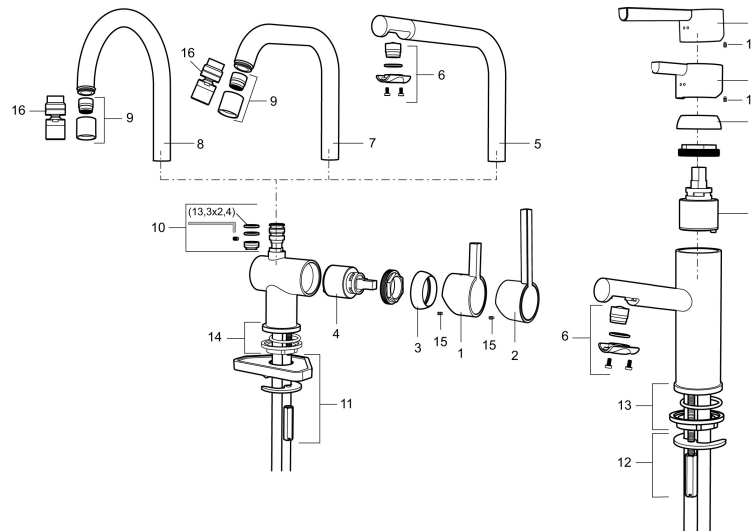

Article number: 707100 Flow 3 bar: 7.6 l/m

Description: Chrome

### Unique characteristics

Backflow protection unit type 

- ESS (energy saving system)
- Ceramic cartridge
- Adjustable flow control and temperature limiter
- Eco (energy and water saving constant flow aerator, 7,6 l/min at 200–600 kPa)
- Soft PEX<sup>®</sup> hoses with 3/8" connecting nut (stainless steel braided)
- Swivel spout, limitation part for 60°, 120° or 360° included
- Hole diameter Ø32-35 mm

## Sparepartlist

NO.	ART NO.	RSK	DESCRIPTION
1	209500.AE	8346901	Handle, chrome
1	209500.0011AE	8346917	Handle, chrome/black
2	409337	8346503	Care-handle, chrome
3	209501.AE	8346902	Cover nut, chrome
4	209493.AE	8345204	Ceramic cartridge, ESS
4	708301.AE	8345093	Ceramic cartridge
5	209506.AE	8346907	L-spout, complete, chrome
5	209506.0011AE	8326728	L-spout, complete, chrome/black
6	209502.AE	8346903	Aerator kit, L-spout, 7,6 l/min at 200–600 kPa, chrome
6	209502.0011AE	8346921	Aerator kit, L-spout, 7,6 l/min at 200–600 kPa, chrome/black
7	209508.AE	8346909	J-spout, complete, chrome
8	209507.AE	8346908	C-spout, complete, chrome
9	209503.AE	8346904	Aerator M18 int., 7,6 l/min at 200–600 kPa, chrome
10	209520.AE	8346910	Gasket kit, incl. o-rings, limitation part, screw and wrench
11	708779.AE		Fastening details, kitchen
12	209518.AE	8346911	Fastening details

NO.	ART NO.	RSK	DESCRIPTION
13	209562.AE		Locating ring, basin
14	209563.AE	8295335	Locating ring, kitchen
15	459013		Locking screw
16	409480.AE	8393983	Aerator M18 int., ball joint, 7–9 l/min at 300 kPa