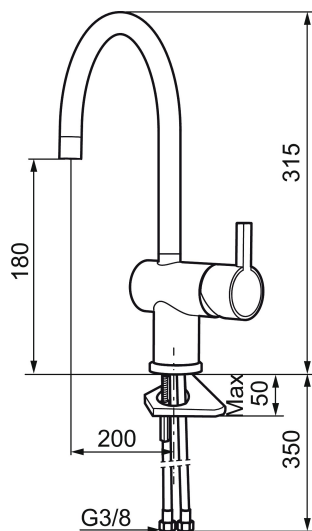

Article number: 707100 Flow 3 bar: 7.6 l/m

Description: Chrome

### Unique characteristics

Backflow protection unit type 

- ESS (energy saving system)
- Ceramic cartridge
- Adjustable flow control and temperature limiter
- Eco (energy and water saving constant flow aerator, 7,6 l/min at 200–600 kPa)
- Soft PEX<sup>®</sup> hoses with 3/8" connecting nut (stainless steel braided)
- Swivel spout, limitation part for 60°, 120° or 360° included
- Hole diameter Ø32-35 mm

NO.	ART NO.	RSK	DESCRIPTION
13	209562.AE		Locating ring, basin
14	209563.AE	8295335	Locating ring, kitchen
15	459013		Locking screw
16	409480.AE	8393983	Aerator M18 int., ball joint, 7–9 l/min at 300 kPa