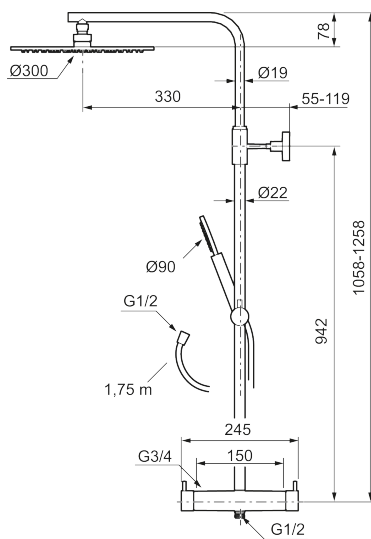

Article number: 271900.44 Flow 3 bar: 11.3 l/m

Description: Matte grey, 150 c/c

Consist of:

MORA INXX II thermostatic mixer:

- Pressure balanced thermostatic mixer
- With reversible headwork
- Temperature handle with safety stop at 38°C
- With Eco-function
- Approved non-return valves, EN-Standard EN1717

MORA INXX II Shower System:

- Shower hose in metal, PVC- and BPA-free
- With Easy-Clean anti-limescale system
- Adjustable height
- Hand shower 7,5 l/min, shower head 11 l/min

PRODUCT DESCRIPTION

MORA INXX II shower system kit

Article number: 271900.44

Sparepartlist

NO.	ART NO.	RSK	DESCRIPTION
1	130348	8237489	Shower head 300 mm, chrome
1	130348.12	8237490	Shower head 300 mm, matte black
1	130348.22	8237491	Shower head 300 mm, matte white

NO.	ART NO.	RSK	DESCRIPTION
11	S600186.62	8239633	Slider, brushed brass PVD