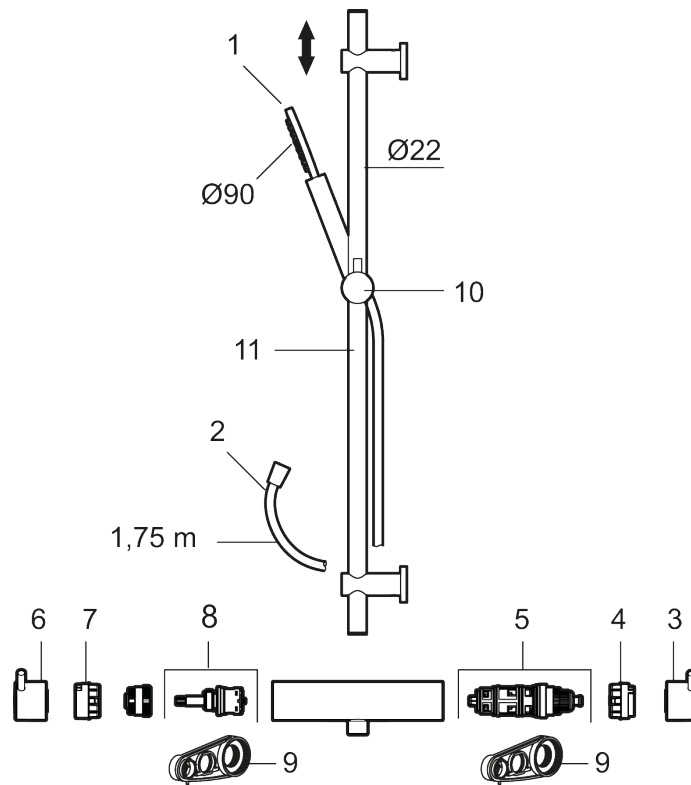

MORA INXX II shower:

- Shower hose in metal, PVC- and BPA-free
- With adjustable wall brackets for usage of existing screw holes
- With Easy-Clean anti-limescale system
- Eco (energy and water saving hand shower 8 l/min)

Article number: 271500.22

Sparepartlist

NO.	ART NO.	RSK	DESCRIPTION
1	209575	8275496	Hand shower, chrome
1	209575.12	8275497	Hand shower, matte black
1	209575.22	8275498	Hand shower, matte white
1	209575.44	8275499	Hand shower, matte grey
1	209575.60	8275500	Hand shower, polished brass PVD