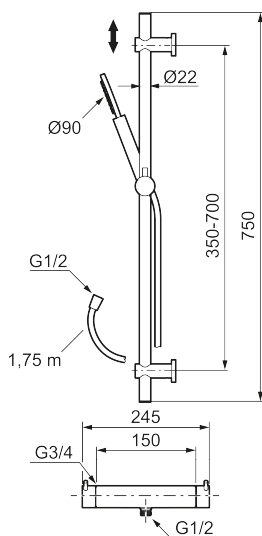

Article number: 271500.22 **Flow** 3 bar: 7.3 l/m

Description: Matte white, 150 c/c

Unique characteristics

MORA INXX II shower mixer:

- Pressure balanced thermostatic mixer
- Temperature handle with safety stop at 38°C
- With Eco-function
- Approved non-return valves, EN-Standard EN1717

MORA INXX II shower:

- Shower hose in metal, PVC- and BPA-free
- With adjustable wall brackets for usage of existing screw holes
- With Easy-Clean anti-limescale system
- Eco (energy and water saving hand shower 8 l/min)

Article number: 271500.22

Sparepartlist

NO.	ART NO.	RSK	DESCRIPTION
1	209575	8275496	Hand shower, chrome
1	209575.12	8275497	Hand shower, matte black
1	209575.22	8275498	Hand shower, matte white
1	209575.44	8275499	Hand shower, matte grey
1	209575.60	8275500	Hand shower, polished brass PVD