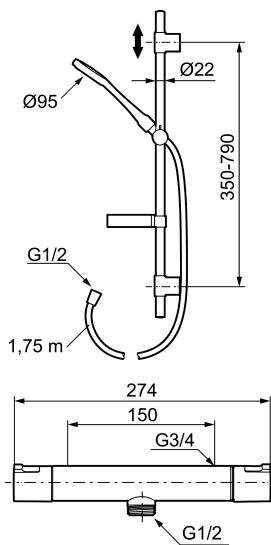

MORA CERA shower kit

A bathroom is a place for relaxation, pleasure and recharging your batteries. So fill it with enjoyment. Save energy effortlessly, protect against fluctuations in water temperature, take an extra long shower with a clear conscience. Mora Cera puts quality time in your bathroom in countless ways.

Article number: 241700

Description: Chrome

Consist of:

Mora Cera shower mixer art.no. 241100.DB

- Temperature handle with safety stop at 38°C and 42°C
- With Eco-function
- Approved non-return valves, EN-Standard EN1717
- Extra user-friendly grips, approved by the Rheumatism Association in Sweden

Mora Cera shower S5 art.no. 130316

- Shower hose in metal, PVC- and BPA-free
- With soap dish
- With adjustable wall brackets for usage of existing screw holes
- With Easy-Clean anti-limescale system
- Optional connection with/without air mixture
- Air mixture provides comfort flow at 6 l/min, max flow 10 l/min