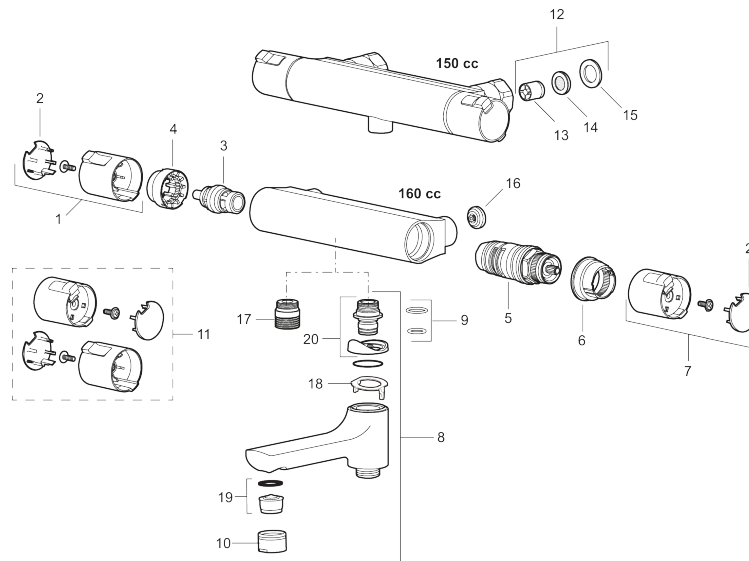

Article number: 241700

Description: Chrome

Consist of:

Mora Cera shower mixer art.no. 241100.DB

- Temperature handle with safety stop at 38°C and 42°C
- With Eco-function
- Approved non-return valves, EN-Standard EN1717
- Extra user-friendly grips, approved by the Rheumatism Association in Sweden

Mora Cera shower S5 art.no. 130316

- Shower hose in metal, PVC- and BPA-free
- With soap dish
- With adjustable wall brackets for usage of existing screw holes
- With Easy-Clean anti-limescale system
- Optional connection with/without air mixture
- Air mixture provides comfort flow at 6 l/min, max flow 10 l/min

Article number: 241700

Sparepartlist

NO.	ART NO.	RSK	DESCRIPTION
1	409653.AA	8345188	On/off handle, complete, chrome, retail packed
2	409658.AA	8345190	End cover, chrome, retail packed
3	409354.AA	8345137	Ceramic headwork, retail packed
4	708079.AE		Eco, Stop ring, on/off
5	708764.AE	8345114	Thermostatic cartridge
6	209556.AE	8345184	Stop ring, temperature
7	409654.AA	8345189	Temperature handle, complete, chrome, retail packed
8	409656	8344876	Swivel spout, for conversion of shower mixer to bath/shower mixer, chrome
9	209519.AE	8938340	O-ring, for swivel spout
10	131415.AE	8281512	Housing M24 utv., 15 mm, chrome
11	409650.AA	8345187	On/off- and temperature handle, complete, chrome, retail packed
12	708338.AE		Non-return valve (2 pcs)
13	139465.AE	8186872	Non-return valve, with lock ring
14	708080.AE		Holder for filter, complete

NO.	ART NO.	RSK	DESCRIPTION
15	709339.AE	8938274	Gasket 24/15x2, 2 pcs
16	129380.AE	8345651	Non-return valve (2 pcs)
17	409659.AE	8187025	Shower connector M18x1xG1/2
18	129154.AE	8295332	Stop ring
19	139783.AE	8281546	Aerator inlet, 20–24 l/min at 300 kPa
20	209494.AE	8314141	Spout nipple incl cover ring