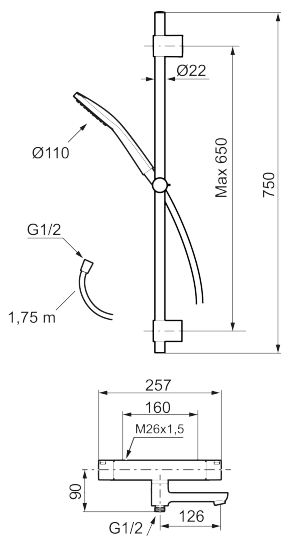

LYNX bath & shower kit

The LYNX bath and shower kit effortlessly elevates your bathroom styling and bathing experience. In clean chrome and matte black, it offers heightened aesthetics and water technology at your fingertips.

Article number: 341700 Flow 3 bar: 22.9 l/m

Description: Chrome, 160 c/c

Consist of:

MORA LYNX thermostatic mixer:

- Swivel spout with built-in diverter
- Pressure balanced thermostatic mixer
- Temperature handle with safety stop at 38°C
- With Eco-function
- Lead Free material
- Approved non-return valves, EN-Standard EN1717

MORA LYNX shower set (art.no. 341300):

- Shower hose in metal, PVC- and BPA-free
- With adjustable wall brackets for usage of existing screw holes
- With Easy-Clean anti-limescale system