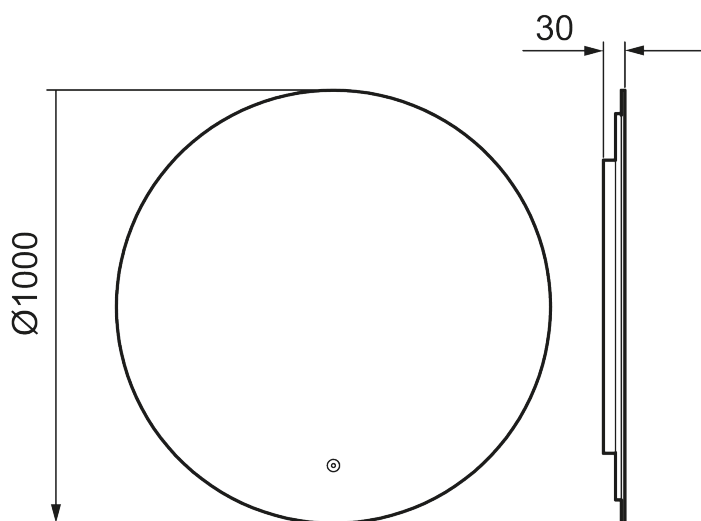

Unique characteristics

MORA CAVA I

Designed around a central idea of a minimal, unframed backlit mirror, mounted just 30 mm from the wall, Cava has an aura of its own. Its light can be switched at a touch from warm to cooler tones. The mirror itself has an anti-fog function and is safety foiled for peace of mind.

Available in circular or square versions and multiple sizes.

About the collection

A minimal design, with atmospheric backlighting, brings an extra layer of character to bathroom spaces.

Article number: 953006

Description: Ø1000

- Backlight
- Energy efficient LED lighting
- Copper-free glass with safety film
- Steam free with heated demister pad
- Touch operated on/off
- Adjustable light temperature: 2 700–6 400 K
- IP 44 certified, third party CE certified
- Mounting distance from wall: 30 mm