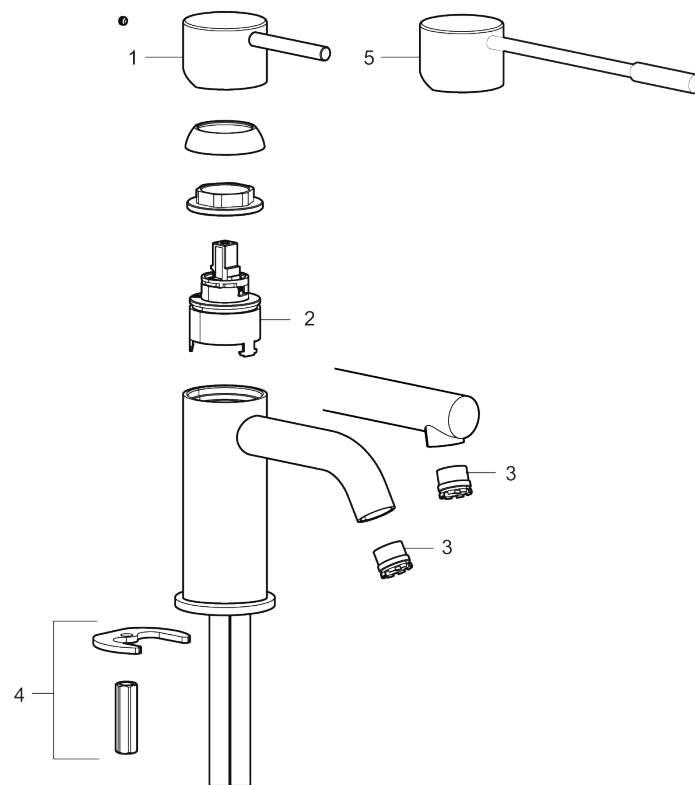

PRODUCT DESCRIPTION

MORA INXX II soft, small basin mixer

INXX II basin mixers are available in three different heights, including small which is suitable for small basins. With its durable chrome finish and essential design, the INXX II soft enhances the feeling of comfort, quality and elegance in your bathroom. The mixer has been tested and approved according to current building regulations and is energy-efficient, which means it reduces water and energy use without compromising on comfort. A push down-waste in a matching colour is available as an accessory.

About the collection

INXX II is an elegant, timeless collection in a palette of carefully selected colours. Offering a combination of high quality, sober design and outstanding comfort, this is the ultimate collection.

Article number: 273001.CA

Sparepartlist

NO.	ART NO.	RSK	DESCRIPTION
1	409701.AE	8394076	Lever, complete, chrome
1	409701.12AE	8394077	Lever, complete, matte black
1	409701.22AE	8394078	Lever, complete, matte white
1	409701.44AE	8394079	Lever, complete, matte grey