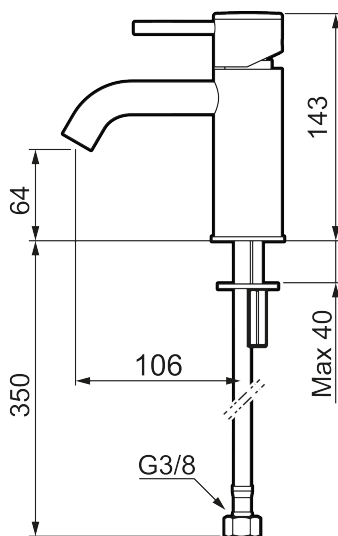

## MORA INXX II soft, small basin mixer

INXX II basin mixers are available in three different heights, including small which is suitable for small basins. With its durable chrome finish and essential design, the INXX II soft enhances the feeling of comfort, quality and elegance in your bathroom. The mixer has been tested and approved according to current building regulations and is energy-efficient, which means it reduces water and energy use without compromising on comfort. A push down-waste in a matching colour is available as an accessory.

Article number: 273001.CA Flow 3 bar: 4.5 l/m

Description: Chrome

#### Unique characteristics

Backflow protection unit type **AA**

- Ceramic cartridge
- Adjustable flow control and temperature limiter
- Soft PEX<sup>®</sup> hoses with 3/8" connecting nut (stainless steel braided)
- Hole diameter Ø34-37 mm

NO.	ART NO.	RSK	DESCRIPTION
1	409701.60AE	8394080	Lever, complete, polished brass PVD
1	409701.62AE	8394081	Lever, complete, brushed brass PVD
2	409703.AE	8437060	Ceramic cartridge
3	409706.AE	8281571	Aerator M16,5 ext., 5 l/min at 200–600 kPa
4	209518.AE	8346911	Fastening details
5	409708.AE	8394122	Care-handle, chrome
5	409708.12AE	8394123	Care-handle, matte black
5	409708.22AE	8394124	Care-handle, matte white
5	409708.44AE	8394125	Care-handle, matte grey
5	409708.60AE	8394126	Care-handle, polished brass PVD
5	409708.62AE	8394127	Care-handle, brushed brass PVD