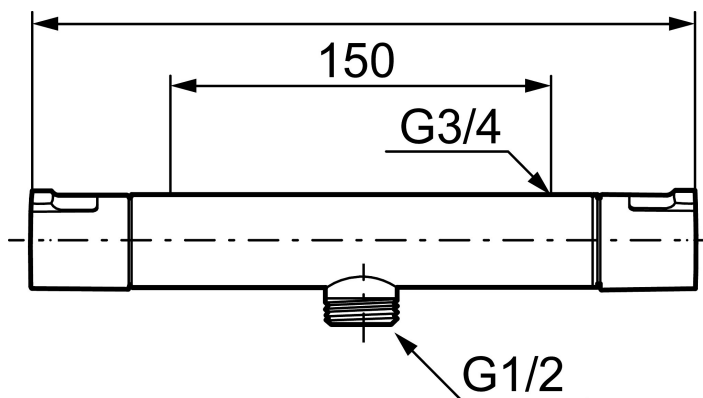

Article number: 241100

Description: Chrome

Unique characteristics

Backflow protection unit type 

- With shower connection down
- Temperature handle with safety stop at 38°C and 42°C
- With Eco-function
- Approved non-return valves, EN-Standard EN1717
- Extra user-friendly grips, approved by the Rheumatism Association in Sweden