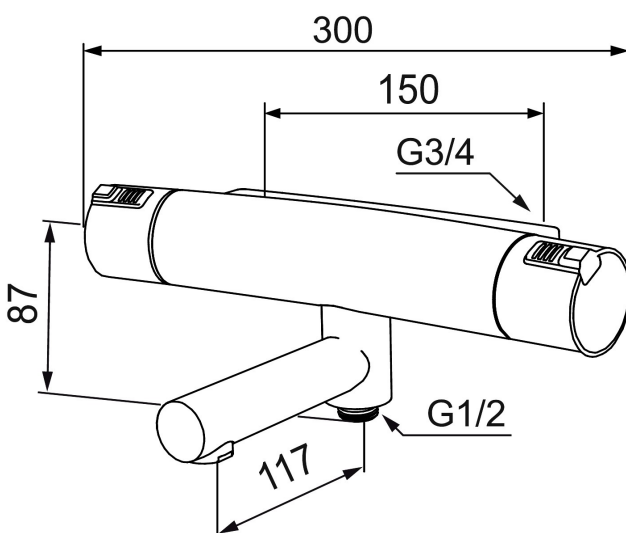

Article number: 730100

Description: Chrome, 150 c/c

### Unique characteristics

Backflow protection unit type **EB**

- Swivel spout with built-in diverter
- Pressure balanced thermostatic mixer
- Temperature handle with safety stop at 38°C
- With Eco-function
- Lead Free material
- Approved non-return valves, EN-Standard EN1717