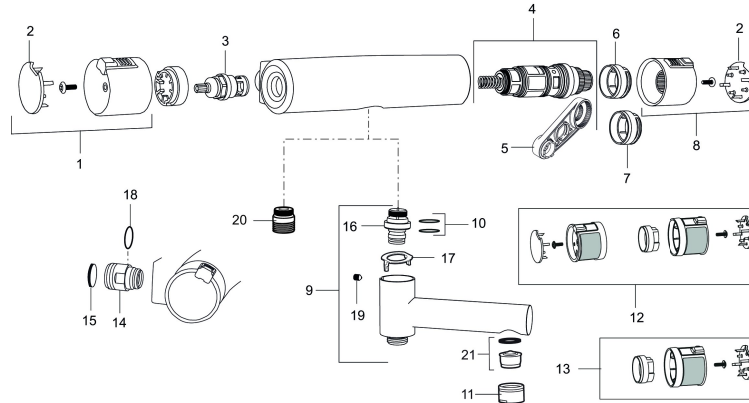

### Unique characteristics

Backflow protection unit type **EB**

- Swivel spout with built-in diverter
- Pressure balanced thermostatic mixer
- Temperature handle with safety stop at 38°C
- With Eco-function
- Lead Free material
- Approved non-return valves, EN-Standard EN1717

## Sparepartlist

NO.	ART NO.	RSK	DESCRIPTION
1	409353.AA	8345088	On/off handle, complete, chrome, retail packed
1	409353.0011AA	8345087	On/off handle, complete, chrome/black, retail packed
2	409358.AA	8345089	End cover, chrome, retail packed
2	409358.0011AA	8345090	End cover, black, retail packed
3	S600274	8397028	Ceramic headwork (G15)
4	S600275	8397029	Thermostatic cartridge, complete, incl. service tool
5	S600298	3870203	Service tool
6	S600311	8397045	Scalding protection ring (standard), black
7	409364.AE	8346506	Scalding protection ring, (max 42 °C)
8	409352.AA	8345086	Temperature handle, complete, chrome, retail packed
8	409352.0011AA	8345085	Temperature handle, complete, chrome/black, retail packed
9	409356	8344853	Swivel spout, for conversion of shower mixer to bath/shower mixer, chrome
10	209519.AE	8938340	O-ring, for swivel spout
11	131415.AE	8281512	Housing M24 utv., 15 mm, chrome
12	409370.AA	8345139	Rebuild kit, care, black/chrome, retail packed
12	409370.0085AA	8345162	Rebuild kit, care, lime/black, retail packed
12	409370.0095AE	8345210	Rebuild kit, care, red/black
13	409440.AE	8345211	Rebuild kit with fixed temp. stop, care, chrome

NO.	ART NO.	RSK	DESCRIPTION
14	409360.AA	8187781	Inlet connector 150 c/c (left-handed thread), retail packed
14	409361.AE	8228492	Inlet connector 160 c/c
15	409359.AA	8345172	Filter kit for connecting links, retail packed
16	409366.AE		Nipple M18x1 with o-ring for bath mixer
17	38521000	8295345	Stop ring
18	129131.AE	8295316	O-ring (18,1 x 1,6), 2 pcs
19	708655.AE	8295447	Locking screw
20	409365.AE	8187026	Nipple M18x1 - G1/2
21	139783.AE	8281546	Aerator inlet, 20–24 l/min at 300 kPa