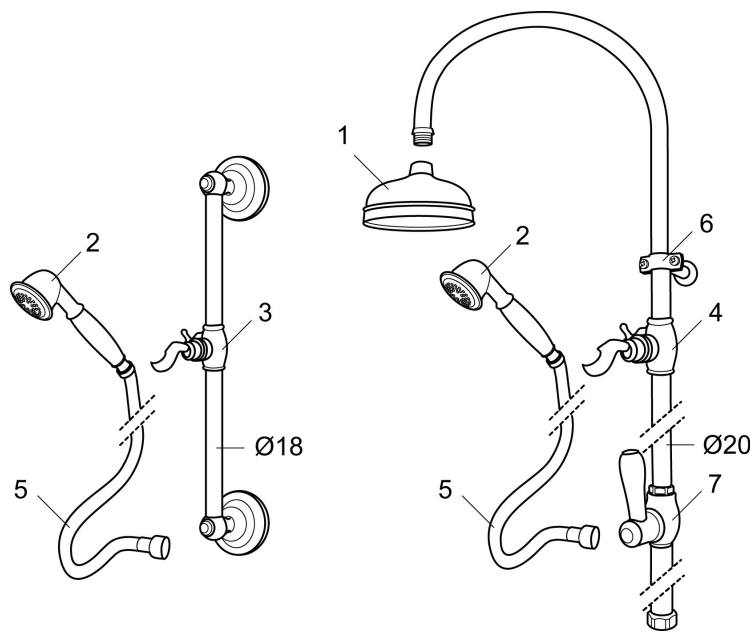

Article number: 130265.0065

Description: Chrome/gold, conn. 3/4"

- Incl. hand shower and diverter
- Shower hose in metal, PVC- and BPA-free
- Shower bar can be shortened if required
- Connection with 3/4" swivel nuts

Unique characteristics

PRODUCT DESCRIPTION

MORA CLASSIC family

Mora Classic is an exclusive range of taps with solid, rounded lines that embrace the design ideals of the past. Mora Classic Family gives you a fabulous fusion of modern technology and classic, timeless design. You get the combined advantages of an overhead shower and a hand shower and a design that brings beauty and harmony to your whole bathroom interior.

Article number: 130265.0065

Sparepartlist

NO.	ART NO.	RSK	DESCRIPTION
1	131183	8180699	Shower head 120 mm
2	130802.AE	8198066	Handshower
3	139830.ae		Slider 18 mm, chrome
4	139749.AE		Slider 20 mm, chrome
4	139749.0065AE		Slider 20 mm, chrome/gold
5	139835.AE	8199159	Shower hose in metal, 1750 mm
6	130550.AE	8180374	Clip for shower bar
7	139761	8541681	Diverter, complete, chrome
7	139761.0065	8541682	Diverter, complete, chrome/gold