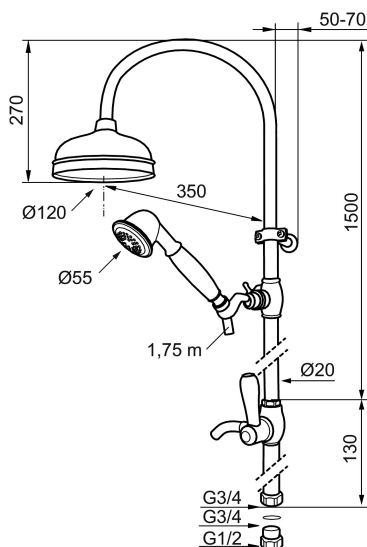

Unique characteristics