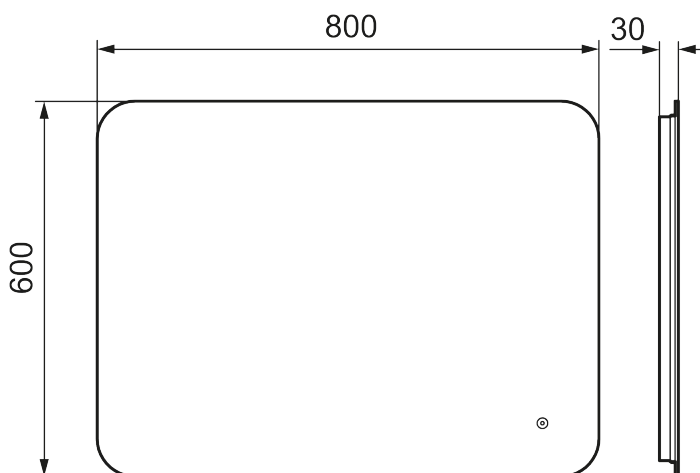

Unique characteristics

MORA CAVA I

Designed around a central idea of a minimal, unframed backlit mirror, mounted just 30 mm from the wall, Cava has an aura of its own. Its light can be switched at a touch from warm to cooler tones. The mirror itself has an anti-fog function and is safety foiled for peace of mind.

Available in circular or square versions and multiple sizes.

About the collection

A minimal design, with atmospheric backlighting, brings an extra layer of character to bathroom spaces.

Article number: 953004

Description: 800 x 600 mm

- Backlight
- Energy efficient LED lighting
- Copper-free glass with safety film
- Steam free with heated demister pad
- Touch operated on/off
- Adjustable light temperature: 2 700–6 400 K
- IP 44 certified, third party CE certified
- Mounting distance from wall: 30 mm