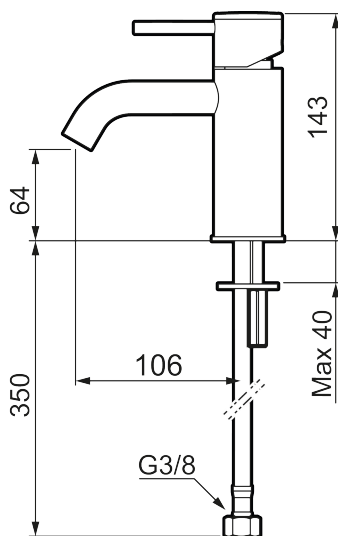

Unique characteristics

Backflow protection unit type 

MORA INXX II soft, small basin mixer

INXX II basin mixers are available in three different heights, including small which is suitable for small basins. With its durable matt white finish and essential design, the INXX II soft enhances the feeling of comfort, quality and elegance in your bathroom. The mixer has been tested and approved according to current building regulations and is energy-efficient, which means it reduces water and energy use without compromising on comfort. A push down-waste in a matching colour is available as an accessory.

Article number: 273001.22CA Flow 3 bar: 4.5 l/m

Description: Matte white

- Ceramic cartridge
- Adjustable flow control and temperature limiter
- Soft PEX® hoses with 3/8" connecting nut (stainless steel braided)
- Hole diameter Ø34-37 mm

Article number: 273001.22CA

Sparepartlist

NO.	ART NO.	RSK	DESCRIPTION
1	409701.AE	8394076	Lever, complete, chrome
1	409701.12AE	8394077	Lever, complete, matte black
1	409701.22AE	8394078	Lever, complete, matte white
1	409701.44AE	8394079	Lever, complete, matte grey

NO.	ART NO.	RSK	DESCRIPTION
1	409701.60AE	8394080	Lever, complete, polished brass PVD
1	409701.62AE	8394081	Lever, complete, brushed brass PVD
2	409703.AE	8437060	Ceramic cartridge
3	409706.AE	8281571	Aerator M16,5 ext., 5 l/min at 200–600 kPa
4	209518.AE	8346911	Fastening details
5	409708.AE	8394122	Care-handle, chrome
5	409708.12AE	8394123	Care-handle, matte black
5	409708.22AE	8394124	Care-handle, matte white
5	409708.44AE	8394125	Care-handle, matte grey
5	409708.60AE	8394126	Care-handle, polished brass PVD
5	409708.62AE	8394127	Care-handle, brushed brass PVD