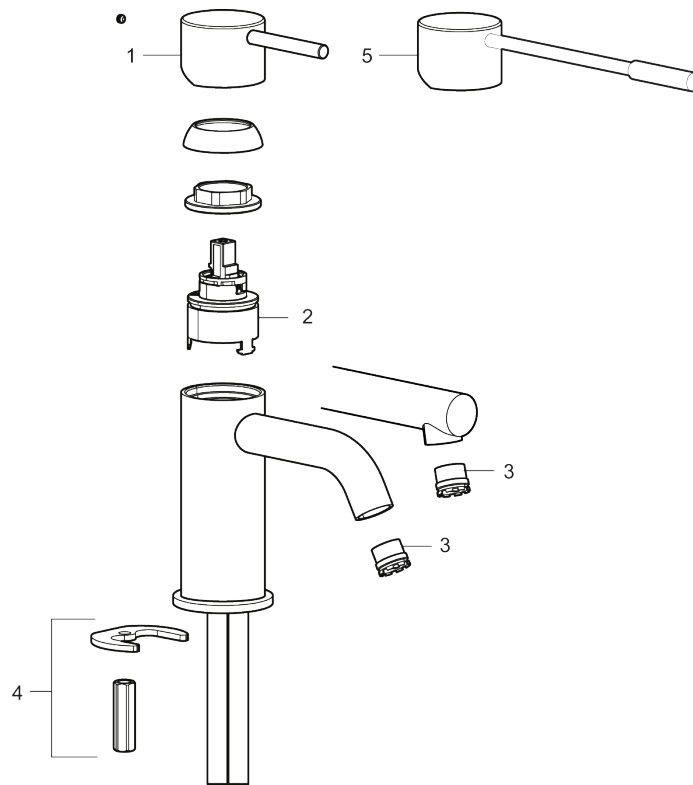

Article number: 273001.22CA Flow 3 bar: 4.5 l/m

Description: Matte white

- Ceramic cartridge
- Adjustable flow control and temperature limiter
- Soft PEX® hoses with 3/8" connecting nut (stainless steel braided)
- Hole diameter Ø34-37 mm

PRODUCT DESCRIPTION

MORA INXX II soft, small basin mixer

INXX II basin mixers are available in three different heights, including small which is suitable for small basins. With its durable matt white finish and essential design, the INXX II soft enhances the feeling of comfort, quality and elegance in your bathroom. The mixer has been tested and approved according to current building regulations and is energy-efficient, which means it reduces water and energy use without compromising on comfort. A push down-waste in a matching colour is available as an accessory.

Article number: 273001.22CA

Sparepartlist

NO.	ART NO.	RSK	DESCRIPTION
1	409701.AE	8394076	Lever, complete, chrome
1	409701.12AE	8394077	Lever, complete, matte black
1	409701.22AE	8394078	Lever, complete, matte white
1	409701.44AE	8394079	Lever, complete, matte grey

NO.	ART NO.	RSK	DESCRIPTION
1	409701.60AE	8394080	Lever, complete, polished brass PVD
1	409701.62AE	8394081	Lever, complete, brushed brass PVD
2	409703.AE	8437060	Ceramic cartridge
3	409706.AE	8281571	Aerator M16,5 ext., 5 l/min at 200–600 kPa
4	209518.AE	8346911	Fastening details
5	409708.AE	8394122	Care-handle, chrome
5	409708.12AE	8394123	Care-handle, matte black
5	409708.22AE	8394124	Care-handle, matte white
5	409708.44AE	8394125	Care-handle, matte grey
5	409708.60AE	8394126	Care-handle, polished brass PVD
5	409708.62AE	8394127	Care-handle, brushed brass PVD