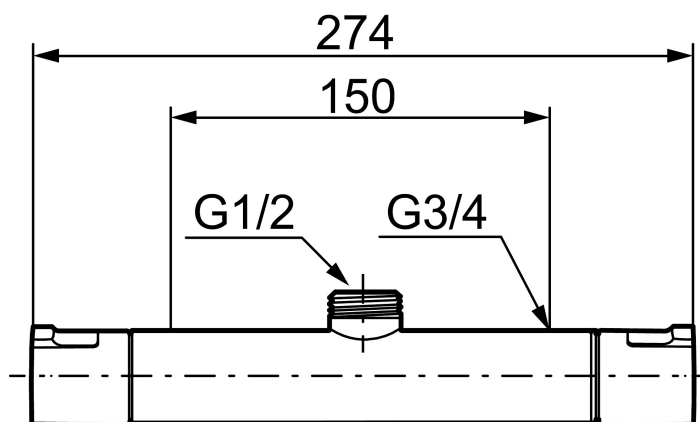

**Article number:** 241150

**Description:** Chrome

### Uniqe characteristics

Backflow protection unit type 

- With shower connection up for Shower Systems
- Temperature handle with safety stop at 38°C and 42°C
- With Eco-function
- Approved non-return valves, EN-Standard EN1717
- Extra user-friendly grips, approved by the Rheumatism Association in Sweden