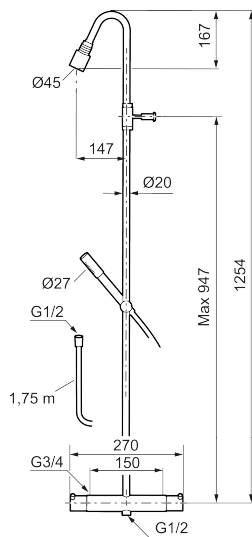

Unique characteristics

MORA IZZY shower system kit

Mora Izzy exudes harmony and elegance. The elegantly curved shower bar gives Mora Izzy its characteristic look. Izzy Rock has ribbed knobs, providing a better grip in the shower and giving the mixer a distinctive, bold look.

Article number: 705600.80

Description: Chrome/grooved

Consist of:

Mora Izzy thermostatic mixer:

- Compensates for temperature and pressure fluctuations
- With reversible headwork
- Temperature handle with safety stop at 38°C
- With Eco-function Approved non-return valves, EN-Standard EN1717

Mora Izzy Shower System:

- Shower hose in metal, PVC- and BPA-free
- With Easy-Clean anti-limescale system
- Shower bar can be shortened if required
- Eco (energy and water saving hand shower 9 l/min, shower head 12 l/min)