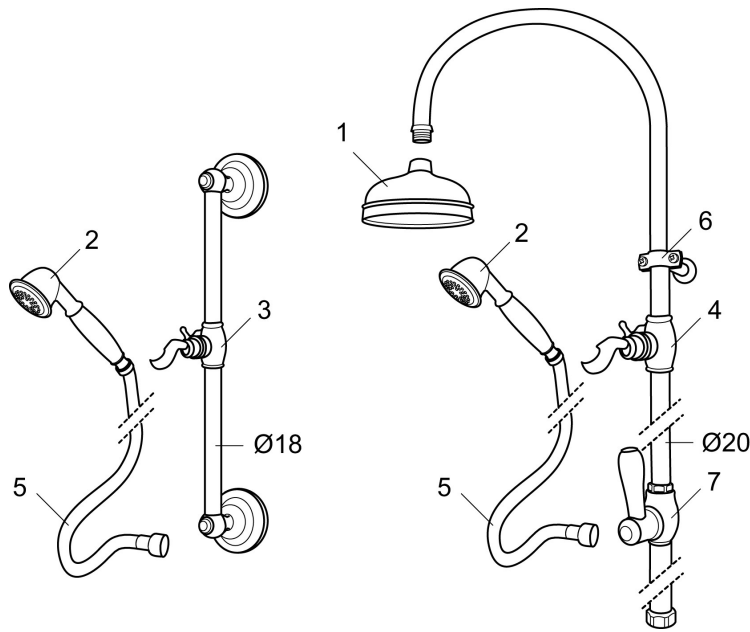

**Article number:** 130265

**Description:** Chrome, conn. 3/4"

- Incl. hand shower and diverter
- Shower hose in metal, PVC- and BPA-free
- Shower bar can be shortened if required
- Connection with 3/4" swivel nuts

# MORA CLASSIC family

Mora Classic is an exclusive range of taps with solid, rounded lines that embrace the design ideals of the past. Mora Classic Family gives you a fabulous fusion of modern technology and classic, timeless design. You get the combined advantages of an overhead shower and a hand shower and a design that brings beauty and harmony to your whole bathroom interior.

## Sparepartlist

NO.	ART NO.	RSK	DESCRIPTION
1	131183	8180699	Shower head 120 mm
2	130802.AE	8198066	Handshower
3	139830.ae		Slider 18 mm, chrome
4	139749.AE		Slider 20 mm, chrome
4	139749.0065AE		Slider 20 mm, chrome/gold
5	S600310	8239707	Shower hose in metal, 1750 mm
6	130550.AE	8180374	Clip for shower bar
7	139761	8541681	Diverter, complete, chrome
7	139761.0065	8541682	Diverter, complete, chrome/gold