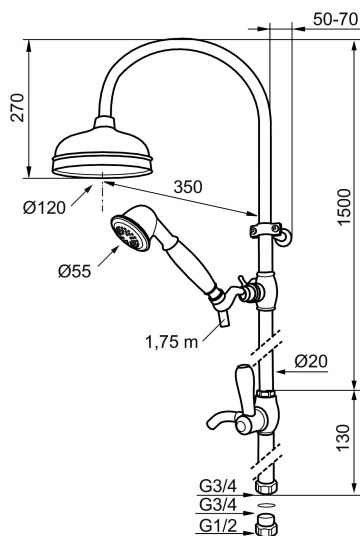

MORA CLASSIC family

Mora Classic is an exclusive range of taps with solid, rounded lines that embrace the design ideals of the past. Mora Classic Family gives you a fabulous fusion of modern technology and classic, timeless design. You get the combined advantages of an overhead shower and a hand shower and a design that brings beauty and harmony to your whole bathroom interior.

Article number: 130265

Description: Chrome, conn. 3/4"

- Incl. hand shower and diverter
- Shower hose in metal, PVC- and BPA-free
- Shower bar can be shortened if required
- Connection with 3/4" swivel nuts

Unique characteristics