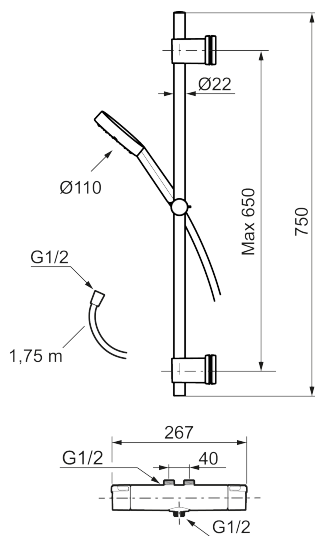

## MMIX II shower kit Vaska

The MMIX II shower kit features an updated design for its hand shower unit and an enhanced thermostat. Mora's signature attention to detail and focus on quality mean this sleek chrome shower delivers on all fronts.

**Article number:** 334025 **Flow 3 bar:** 6.9 l/m

**Description:** Chrome, 40 c/c, pipe connection up

Consist of:

**MORA MMIX II thermostatic mixer:**

- Pressure balanced thermostatic mixer
- Temperature handle with safety stop at 38°C
- With Eco-function
- Lead Free material
- Approved non-return valves, EN-Standard EN1717
- Note! Not for Vaska

**MORA MMIX II shower set (art.no. 331300):**

- Shower hose in metal, PVC- and BPA-free
- With bracket for mounting on 40 c/c pipes
- With Easy-Clean anti-limescale system