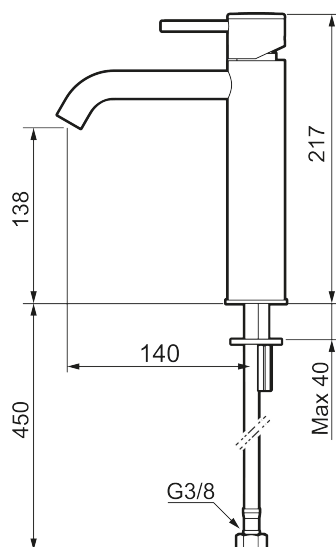

## MORA INXX II soft, medium basin mixer

INXX II basin mixers are available in three different heights, including medium which is suitable for larger basins. With its durable matt grey finish and essential design, the INXX II soft enhances the feeling of comfort, quality and elegance in your bathroom. The mixer has been tested and approved according to current building regulations and is energy-efficient, which means it reduces water and energy use without compromising on comfort. A push down-waste in a matching colour is available as an accessory.

Article number: 273011.44CA Flow 3 bar: 4.5 l/m

Description: Matte grey

- Keramisk tätning
- Omställbar flödesbegränsning och temperaturspär
- Eco (energi- och vattenbesparande konstantflödesstrålsamlare, 5 l/min vid 2–6 bar)
- Flexibla anslutningsrör i metallomspunnen Soft PEX®
- Hålmått Ø34-37 mm