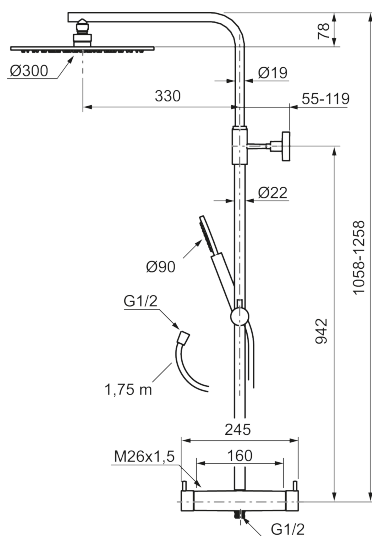

Article number: 271800 Flow 3 bar: 11.3 l/m

Description: Chrome, 160 c/c

Unique characteristics

Consist of:

MORA INXX II thermostatic mixer:

- Pressure balanced thermostatic mixer
- With reversible headwork
- Temperature handle with safety stop at 38°C
- With Eco-function
- Approved non-return valves, EN-Standard EN1717

MORA INXX II Shower System:

- Shower hose in metal, PVC- and BPA-free
- With Easy-Clean anti-limescale system
- Adjustable height
- Hand shower 7,5 l/min, shower head 11 l/min

PRODUCT DESCRIPTION

MORA INXX II shower system kit

Article number: 271800

Sparepartlist

NO.	ART NO.	RSK	DESCRIPTION
1	130348	8237489	Shower head 300 mm, chrome
1	130348.12	8237490	Shower head 300 mm, matte black
1	130348.22	8237491	Shower head 300 mm, matte white