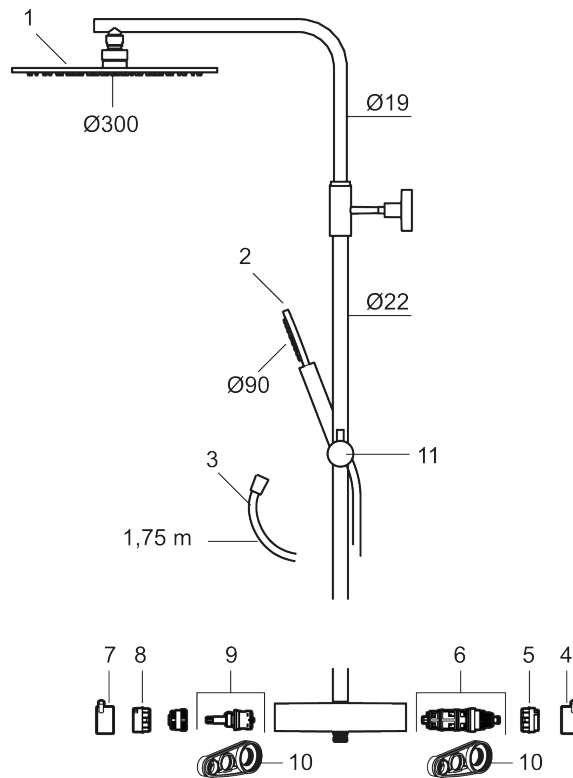

MORA INXX II Shower System:

- Shower hose in metal, PVC- and BPA-free
- With Easy-Clean anti-limescale system
- Adjustable height
- Hand shower 7,5 l/min, shower head 11 l/min

PRODUCT DESCRIPTION

MORA INXX II shower system kit

Article number: 271800

Sparepartlist

NO.	ART NO.	RSK	DESCRIPTION
1	130348	8237489	Shower head 300 mm, chrome
1	130348.12	8237490	Shower head 300 mm, matte black
1	130348.22	8237491	Shower head 300 mm, matte white