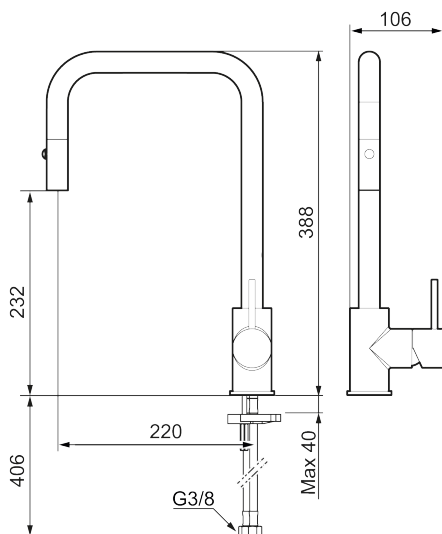

MORA INXX II pullout kitchen mixer

With a resilient matte black tone and a paired back expression, INXX II soft contributes to a luxurious and elegant kitchen. The mixer features a pullout hand shower that can be switched between a regular water stream and a shower. When the water is turned off, the stream automatically resets to its standard setting.

Unique characteristics

Backflow protection unit type 

Article number: 272031.12CA **Flow 3 bar:** 5.9 l/m
Description: Matte black

- Pull out telescopic nozzle with two spray patterns (normal and rinse)
- Adjustable flow control and temperature limiter
- Soft PEX[®] hoses with 3/8" connecting nut (stainless steel braided)
- Swivel spout 130°, adaptable for different sinks
- Approved non-return valves, EN-Standard EN1717
- Hole diameter Ø34-37 mm

When the water is turned off, the stream automatically resets to its standard setting.

Article number: 272031.12CA

Sparepartlist

NO.	ART NO.	RSK	DESCRIPTION
1	S600235	8387100	Spout, complete, chrome
1	S600235.12	8387101	Spout, complete, matte black
2	S600189	8387146	Hose

NO.	ART NO.	RSK	DESCRIPTION
3	S600188	8387098	Nozzle, chrome
3	S600188.12	8387099	Nozzle, matte black
4	S600216	3871102	Aerator insert with tool
5	S600268	8387259	Ceramic cartridge
6	409700.AE	8394069	Lever, complete, chrome
6	409700.12AE	8394070	Lever, complete, matte black
7	S600213	8387148	Limitation segment