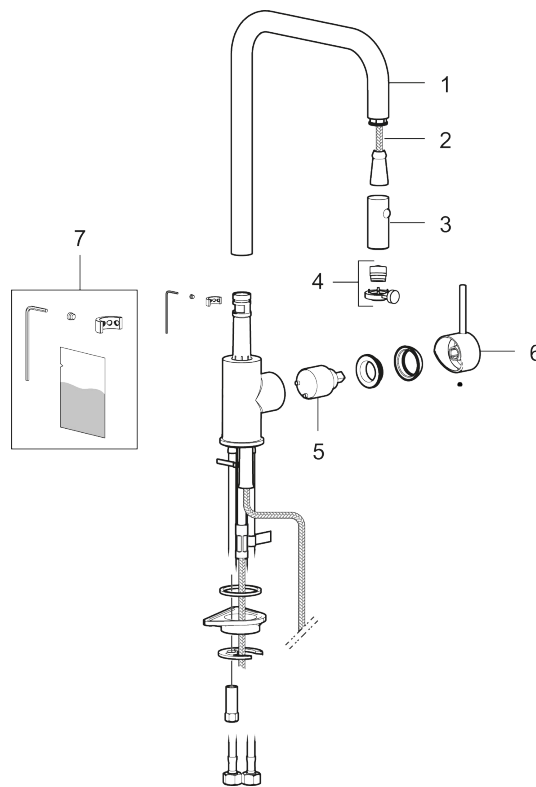

Unique characteristics

Backflow protection unit type 

Article number: 272031.12CA **Flow 3 bar:** 5.9 l/m
Description: Matte black

- Pull out telescopic nozzle with two spray patterns (normal and rinse)
- Adjustable flow control and temperature limiter
- Soft PEX[®] hoses with 3/8" connecting nut (stainless steel braided)
- Swivel spout 130°, adaptable for different sinks
- Approved non-return valves, EN-Standard EN1717
- Hole diameter Ø34-37 mm

PRODUCT DESCRIPTION

MORA INXX II pullout kitchen mixer

With a resilient matte black tone and a paired back expression, INXX II soft contributes to a luxurious and elegant kitchen.

The mixer features a pullout hand shower that can be switched between a regular water stream and a shower.

When the water is turned off, the stream automatically resets to its standard setting.

Article number: 272031.12CA

Sparepartlist

NO.	ART NO.	RSK	DESCRIPTION
1	S600235	8387100	Spout, complete, chrome
1	S600235.12	8387101	Spout, complete, matte black
2	S600189	8387146	Hose

NO.	ART NO.	RSK	DESCRIPTION
3	S600188	8387098	Nozzle, chrome
3	S600188.12	8387099	Nozzle, matte black
4	S600216	3871102	Aerator insert with tool
5	S600268	8387259	Ceramic cartridge
6	409700.AE	8394069	Lever, complete, chrome
6	409700.12AE	8394070	Lever, complete, matte black
7	S600213	8387148	Limitation segment