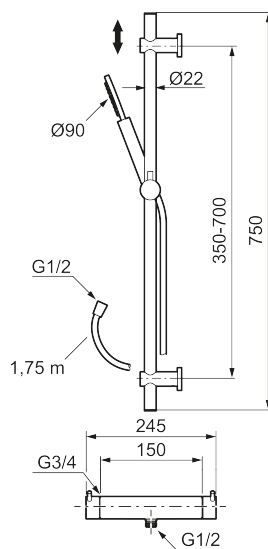

Article number: 271500 **Flow 3 bar:** 7.3 l/m

Description: Chrome, 150 c/c

Unique characteristics

MORA INXX II shower mixer:

- Pressure balanced thermostatic mixer
- Temperature handle with safety stop at 38°C
- With Eco-function
- Approved non-return valves, EN-Standard EN1717

Article number: 271500

Sparepartlist

NO.	ART NO.	RSK	DESCRIPTION
1	209575	8275496	Hand shower, chrome
1	209575.12	8275497	Hand shower, matte black
1	209575.22	8275498	Hand shower, matte white
1	209575.44	8275499	Hand shower, matte grey

NO.	ART NO.	RSK	DESCRIPTION
1	209575.60	8275500	Hand shower, polished brass PVD
1	209575.62	8275501	Hand shower, brused brass PVD
2	131170.AE	8251927	Shower hose in metal, 1750 mm, chrome
2	131170.12AE	8251999	Shower hose in metal, 1750 mm, matte black
2	131170.22AE	8252000	Shower hose in metal, 1750 mm, matte white
2	131170.44AE	8252001	Shower hose in metal, 1750 mm, matte grey
2	131170.60AE	8252002	Shower hose in metal, 1750 mm, polished brass PVD
2	131170.62AE	8252003	Shower hose in metal, 1750 mm, brused brass PVD
3	409710.AE	8218902	Temperature handle, chrome
3	409710.12AE	8218903	Temperature handle, matte black
3	409710.22AE	8218904	Temperature handle, matte white
3	409710.44AE	8218905	Temperature handle, matte grey
3	409710.60AE	8218906	Temperature handle, polished brass PVD
3	409710.62AE	8218907	Temperature handle, brused brass PVD
4	S600023	8439703	Stop ring
5	S600019	8439702	Thermostatic cartridge, complete, with service tool
6	409711.AE	8218901	Temperature handle, chrome
6	409711.12AE	8218908	Temperature handle, matte black
6	409711.22AE	8218909	Temperature handle, matte white
6	409711.44AE	8218910	Temperature handle, matte grey
6	409711.60AE	8218911	Temperature handle, polished brass PVD
6	409711.62AE	8218912	Temperature handle, brused brass PVD
7	S600024	8439705	Stop ring, reversible
8	S600020	8441462	Ceramic headwork, with service tool (shower mixer)
9	891096.AE	8345921	Service tool