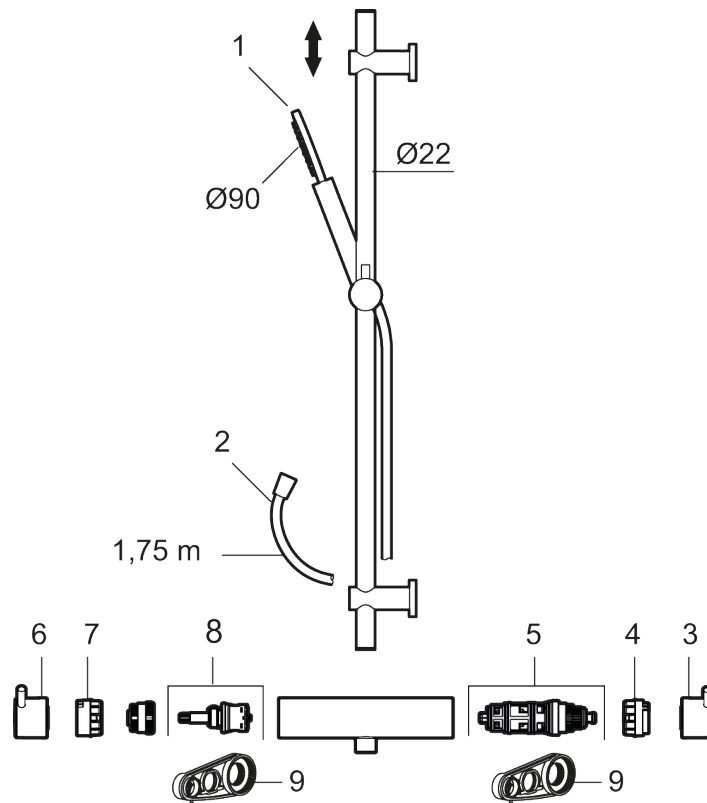

MORA INXX II shower:

- Shower hose in metal, PVC- and BPA-free
- With adjustable wall brackets for usage of existing screw holes
- With Easy-Clean anti-limescale system
- Eco (energy and water saving hand shower 7,5 l/min)

Article number: 271500

Sparepartlist

NO.	ART NO.	RSK	DESCRIPTION
1	209575	8275496	Hand shower, chrome
1	209575.12	8275497	Hand shower, matte black
1	209575.22	8275498	Hand shower, matte white
1	209575.44	8275499	Hand shower, matte grey

NO.	ART NO.	RSK	DESCRIPTION
1	209575.60	8275500	Hand shower, polished brass PVD
1	209575.62	8275501	Hand shower, brused brass PVD
2	131170.AE	8251927	Shower hose in metal, 1750 mm, chrome
2	131170.12AE	8251999	Shower hose in metal, 1750 mm, matte black
2	131170.22AE	8252000	Shower hose in metal, 1750 mm, matte white
2	131170.44AE	8252001	Shower hose in metal, 1750 mm, matte grey
2	131170.60AE	8252002	Shower hose in metal, 1750 mm, polished brass PVD
2	131170.62AE	8252003	Shower hose in metal, 1750 mm, brused brass PVD
3	409710.AE	8218902	Temperature handle, chrome
3	409710.12AE	8218903	Temperature handle, matte black
3	409710.22AE	8218904	Temperature handle, matte white
3	409710.44AE	8218905	Temperature handle, matte grey
3	409710.60AE	8218906	Temperature handle, polished brass PVD
3	409710.62AE	8218907	Temperature handle, brused brass PVD
4	S600023	8439703	Stop ring
5	S600019	8439702	Thermostatic cartridge, complete, with service tool
6	409711.AE	8218901	Temperature handle, chrome
6	409711.12AE	8218908	Temperature handle, matte black
6	409711.22AE	8218909	Temperature handle, matte white
6	409711.44AE	8218910	Temperature handle, matte grey
6	409711.60AE	8218911	Temperature handle, polished brass PVD
6	409711.62AE	8218912	Temperature handle, brused brass PVD
7	S600024	8439705	Stop ring, reversible
8	S600020	8441462	Ceramic headwork, with service tool (shower mixer)
9	891096.AE	8345921	Service tool