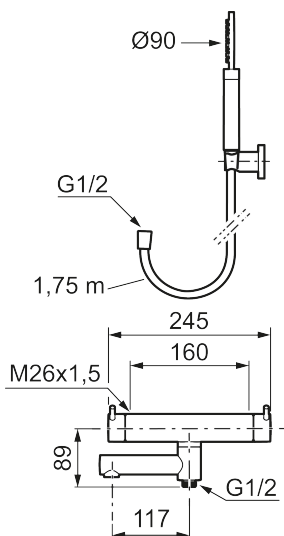

Article number: 270000.44 **Flow 3 bar:** 20.0 l/m

Description: Matte grey, 160 c/c

Unique characteristics

Backflow protection unit type **EB**

- With hand shower, holder and hose in metal, PVC- and BPA-free
- Swivel spout with built-in diverter
- Pressure balanced thermostatic mixer
- Temperature handle with safety stop at 38°C
- With Eco-function
- Approved non-return valves, EN-Standard EN1717

Article number: 270000.44

Sparepartlist

NO.	ART NO.	RSK	DESCRIPTION
1	209575	8275496	Hand shower, chrome
1	209575.12	8275497	Hand shower, matte black
1	209575.22	8275498	Hand shower, matte white
1	209575.44	8275499	Hand shower, matte grey
1	209575.60	8275500	Hand shower, polished brass PVD
1	209575.62	8275501	Hand shower, brused brass PVD
2	131170.AE	8251927	Shower hose in metal, 1750 mm, chrome