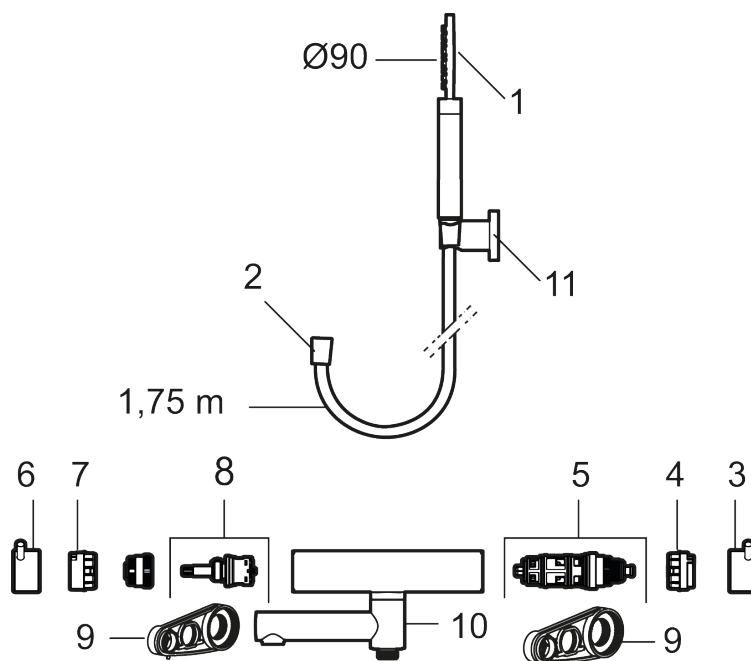

Article number: 270000.44 **Flow 3 bar:** 20.0 l/m

Description: Matte grey, 160 c/c

Unique characteristics

Backflow protection unit type **EB**

- With hand shower, holder and hose in metal, PVC- and BPA-free
- Swivel spout with built-in diverter
- Pressure balanced thermostatic mixer
- Temperature handle with safety stop at 38°C
- With Eco-function
- Approved non-return valves, EN-Standard EN1717

PRODUCT DESCRIPTION

MORA INXX II bath mixer

With its durable matt grey finish and hand shower with a large, round nozzle, makes this mixer looks great and gives a truly relaxing baths. The INXX II collection offers a world-class water experience with constant temperature, high comfort and effective scald protection. The mixer has been tested and approved according to current building regulations and is energy-efficient, which means it reduces water and energy use without compromising on comfort.

Article number: 270000.44

Sparepartlist

NO.	ART NO.	RSK	DESCRIPTION
1	209575	8275496	Hand shower, chrome
1	209575.12	8275497	Hand shower, matte black
1	209575.22	8275498	Hand shower, matte white
1	209575.44	8275499	Hand shower, matte grey
1	209575.60	8275500	Hand shower, polished brass PVD
1	209575.62	8275501	Hand shower, brused brass PVD
2	131170.AE	8251927	Shower hose in metal, 1750 mm, chrome