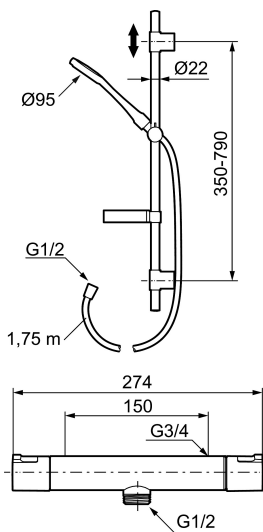

MORA CERA shower kit

A bathroom is a place for relaxation, pleasure and recharging your batteries. So fill it with enjoyment. Save energy effortlessly, protect against fluctuations in water temperature, take an extra long shower with a clear conscience. Mora Cera puts quality time in your bathroom in countless ways.

Article number: 241700

Description: Chrome

Consist of:

Mora Cera shower mixer art.no. 241100.DB

- Temperature handle with safety stop at 38°C and 42°C
- With Eco-function
- Approved non-return valves, EN-Standard EN1717
- Extra user-friendly grips, approved by the Rheumatism Association in Sweden

Mora Cera shower S5 art.no. 130316

- Shower hose in metal, PVC- and BPA-free
- With soap dish
- With adjustable wall brackets for usage of existing screw holes
- With Easy-Clean anti-limescale system
- Optional connection with/without air mixture
- Air mixture provides comfort flow at 6 l/min, max flow 10 l/min