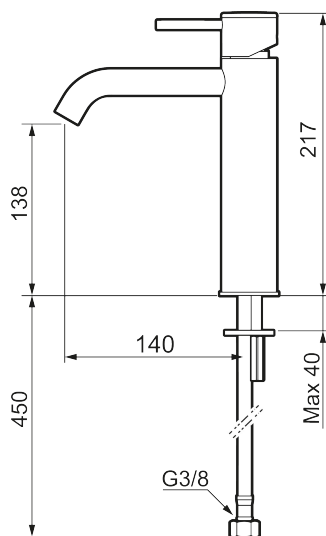

## MORA INXX II soft, medium basin mixer

INXX II basin mixers are available in three different heights, including medium which is suitable for larger basins. With its durable, trendy polished brass finish and essential design, the INXX II soft enhances the feeling of comfort, quality and elegance in your bathroom. The mixer has been tested and approved according to current building regulations and is energy-efficient, which means it reduces water and energy use without compromising on comfort. A push down-waste in a matching colour is available as an accessory.

Article number: 273011.60CA Flow 3 bar: 4.5 l/m

Description: Polished brass PVD

#### Unique characteristics

Backflow protection unit type 

- Keramisk tätning
- Omställbar flödesbegränsning och temperaturspär
- Flexibla anslutningsrör i metallomspunnen Soft PEX®
- Hålmått Ø34-37 mm