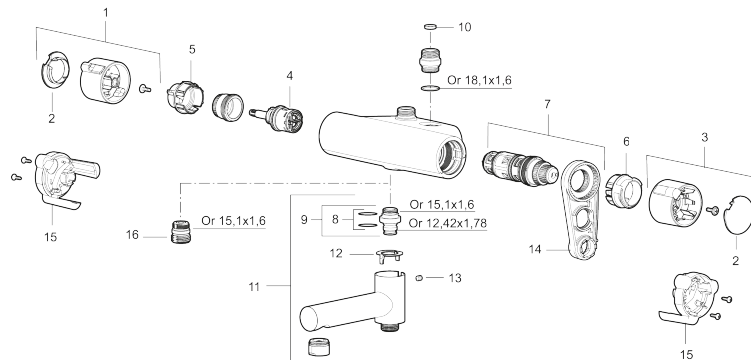

PRODUCT DESCRIPTION

MMIX II bath mixer

We have updated our classic MMIX chrome bathtub mixer – now featuring refined, straighter lines and a bolder expression, highlighting its exceptional function and elegance.

Its interior has also been upgraded with an improved thermostat for optimal energy efficiency.

Article number: 334000

Sparepartlist

NO.	ART NO.	RSK	DESCRIPTION
1	S600191	8397017	On/off handle, complete, chrome
2	S600192	8397019	End cover, chrome, 2 pcs
3	S600190	8397018	Temperature handle, complete, chrome
4	S600020	8441462	Ceramic headwork, with service tool (shower mixer)
4	S600021	8441463	Ceramic headwork, with service tool (bath mixer)
4	S600270	8387233	Ceramic headwork, without tool (bath mixer)
5	S600086	8439710	Stop ring, standard
6	S600087	8439711	Scalding protection ring
7	S600084	8439709	Thermostatic cartridge, complete, incl. service tool
7	S600271	8397030	Thermostatic cartridge, complete, without service tool
8	209519.AE	8938340	O-ring, for swivel spout
9	409366.AE		Nipple M18x1 with o-ring for bath mixer
10	409359.AA	8345172	Filter kit for connecting links, retail packed
11	409356	8344853	Swivel spout, for conversion of shower mixer to bath/shower mixer, chrome
12	38521000	8295345	Stop ring
13	708655.AE	8295447	Locking screw
14	S600298	3870203	Service tool
15	S600193	8397020	Care-handle, black, 2 pcs
16	S600088	8439712	Nipple M18x1-G1/2 for shower mixer