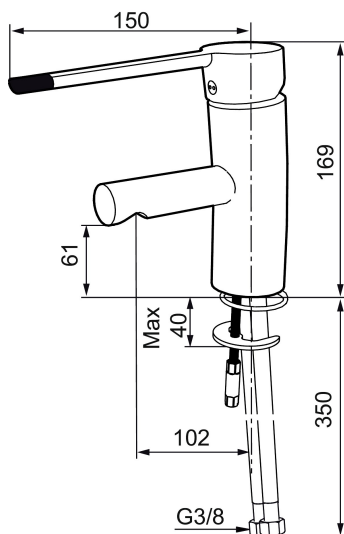

## MORA MMIX B5 care basin mixer

Mora MMIX Care is a line of mixers specially designed to meet lifelong needs. Mora MMIX Care mixers have extra long levers. Mora MMIX Care proves that ergonomic comfort can be combined with aesthetic excellence. These mixers' special ergonomic functions complement their clean basic design, creating a softer look. Mora MMIX Care mixers are tested, approved and quality marked by the Swedish Rheumatism Association.

Article number: 733011.CA Flow 3 bar: 7.9 l/m

Description: Chrome

### Unique characteristics

Backflow protection unit type **AA**

- ESS (energy saving system)
- Ceramic cartridge with soft closing function
- Adjustable flow control and temperature limiter
- Eco (energy and water saving constant flow aerator, at 200–600 kPa)
- Soft PEX<sup>®</sup> hoses with 3/8" connecting nut (stainless steel braided)
- Approved by the Rheumatism Association in Sweden
- Lead Free material
- Hole diameter Ø33,5-37 mm