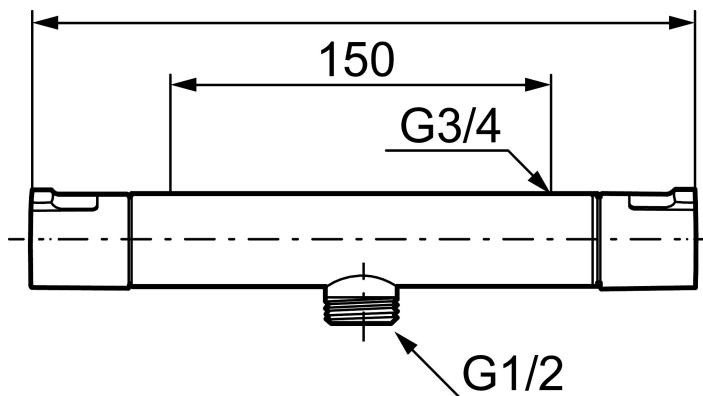

MORA CERA T4 shower mixer

A bathroom is a place for relaxation, pleasure and recharging your batteries. So fill it with enjoyment. Save energy effortlessly, protect against fluctuations in water temperature, take an extra long shower with a clear conscience. Mora Cera puts quality time in your bathroom in countless ways.

Article number: 241100.DB

Description: Chrome, incl. s-connection (2x701001)

Unique characteristics

- With shower connection down
- Temperature handle with safety stop at 38°C and 42°C
- With Eco-function
- Approved non-return valves, EN-Standard EN1717
- Extra user-friendly grips, approved by the Rheumatism Association in Sweden

Backflow protection unit type