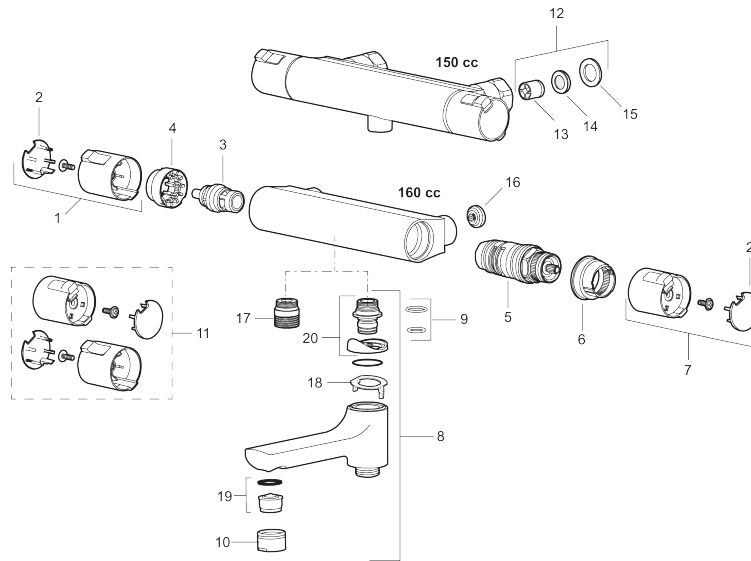

Article number: 241100.DB

Description: Chrome, incl. s-connection (2x701001)

Unique characteristics

- With shower connection down
- Temperature handle with safety stop at 38°C and 42°C
- With Eco-function
- Approved non-return valves, EN-Standard EN1717
- Extra user-friendly grips, approved by the Rheumatism Association in Sweden

Backflow protection unit type 

PRODUCT DESCRIPTION

MORA CERA T4 shower mixer

A bathroom is a place for relaxation, pleasure and recharging your batteries. So fill it with enjoyment. Save energy effortlessly, protect against fluctuations in water temperature, take an extra long shower with a clear conscience. Mora Cera puts quality time in your bathroom in countless ways.

Article number: 241100.DB

Sparepartlist

NO.	ART NO.	RSK	DESCRIPTION
1	409653.AA	8345188	On/off handle, complete, chrome, retail packed
2	409658.AA	8345190	End cover, chrome, retail packed
3	S600274	8397028	Ceramic headwork (G15)
4	708079.AE		Eco, Stop ring, on/off
5	708764.AE	8345114	Thermostatic cartridge
6	209556.AE	8345184	Stop ring, temperature
7	409654.AA	8345189	Temperature handle, complete, chrome, retail packed
8	409656	8344876	Swivel spout, for conversion of shower mixer to bath/shower mixer, chrome
9	209519.AE	8938340	O-ring, for swivel spout
10	131415.AE	8281512	Housing M24 utv., 15 mm, chrome
11	409650.AA	8345187	On/off- and temperature handle, complete, chrome, retail packed
12	708338.AE		Non-return valve (2 pcs)
13	139465.AE	8186872	Non-return valve, with lock ring
14	708080.AE		Holder for filter, complete
15	709339.AE	8938274	Gasket 24/15x2, 2 pcs

NO.	ART NO.	RSK	DESCRIPTION
16	129380.AE	8345651	Non-return valve (2 pcs)
17	409659.AE	8187025	Shower connector M18x1xG1/2
18	38521000	8295345	Stop ring
19	139783.AE	8281546	Aerator inlet, 20–24 l/min at 300 kPa
20	209494.AE	8314141	Spout nipple incl cover ring