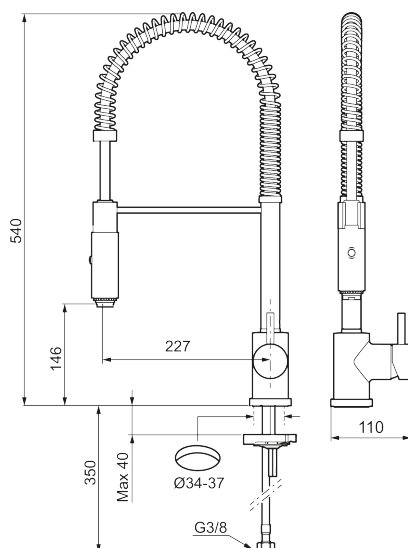

Article number: 702845 Flow 3 bar: 12.5 l/m

Description: Chrome

Uniqe characteristics

Backflow protection unit type

- ESS (energy saving system)
- Combined kitchen and rinse mixer
- Hose, limitation part for 60°, 85°, 110° or 360° included
- Approved non-return valves, EN-Standard EN1717
- Hole diameter Ø34-37 mm
- Nozzle with two jets

Article number: 702845

Sparepartlist

NO.	ART NO.	RSK	DESCRIPTION
1	409331.AE		Nozzle
2	409330.AE		Hose, Mora Izzy Mini-Profi
3	209565.AE		Limitation segment
4	708843.AE	8295357	O-ring (15,54 x 2,62), 2 pcs
5	S600056		Spout, complete
6	708578.AE	8483170	Base, complete, single lever mixer, chrome
7	708779.AE		Fastening details, kitchen
8	409340.AE	8531598	Stabilization kit
9	409335.AE		Arm and screw, Mora Izzy Mini-Profi
10	409336.AE		Gasket kit, Mora Izzy Mini-Profi
11	708498.AE	8345125	Ceramic cartridge

NO.	ART NO.	RSK	DESCRIPTION
12	708995.AE		Lever, complete, chrome