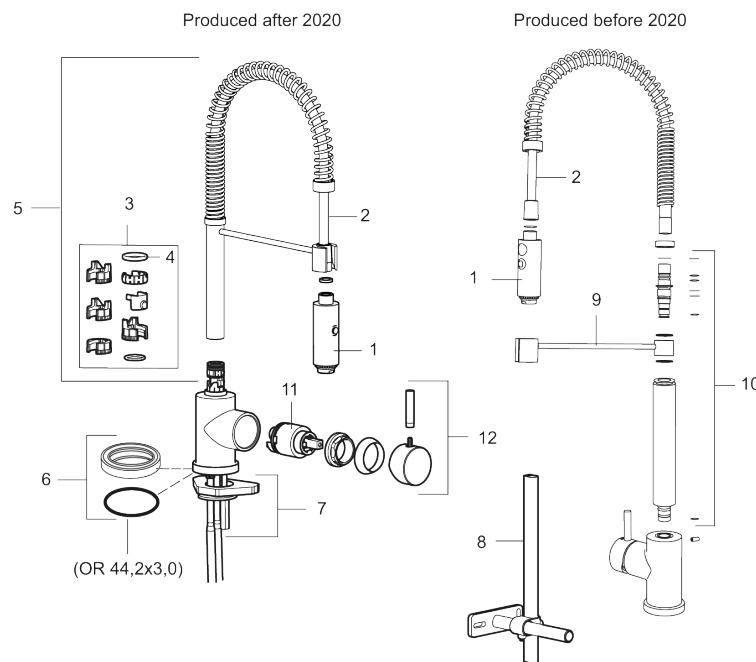

MORA IZZY miniprofi kitchen mixer

The kitchen mixer for discerning home professionals. Mora Izzy Miniprofi brings the advantages of professional kitchens into your home, adding an exciting and untraditional touch to your kitchen interior. The mixer has a detachable nozzle and adjustable jet settings: choose between a concentrated jet and a shower jet. Mora Izzy Miniprofi makes your kitchen work easier, more efficient, more attractive and – with ESS function – kinder to the environment.

Article number: 702845 Flow 3 bar: 12.5 l/m

Description: Chrome

Uniqe characteristics

Backflow protection unit type

- ESS (energy saving system)
- Combined kitchen and rinse mixer
- Hose, limitation part for 60°, 85°, 110° or 360° included
- Approved non-return valves, EN-Standard EN1717
- Hole diameter Ø34-37 mm
- Nozzle with two jets

PRODUCT DESCRIPTION

MORA IZZY miniprofi kitchen mixer

The kitchen mixer for discerning home professionals. Mora Izzy Miniprofi brings the advantages of professional kitchens into your home, adding an exciting and untraditional touch to your kitchen interior. The mixer has a detachable nozzle and adjustable jet settings: choose between a concentrated jet and a shower jet. Mora Izzy Miniprofi makes your kitchen work easier, more efficient, more attractive and – with ESS function – kinder to the environment.

Article number: 702845

Sparepartlist

NO.	ART NO.	RSK	DESCRIPTION
1	409331.AE		Nozzle
2	409330.AE		Hose, Mora Izzy Mini-Profi
3	209565.AE		Limitation segment
4	708843.AE	8295357	O-ring (15,54 x 2,62), 2 pcs
5	S600056		Spout, complete
6	708578.AE	8483170	Base, complete, single lever mixer, chrome
7	708779.AE		Fastening details, kitchen
8	409340.AE	8531598	Stabilization kit
9	409335.AE		Arm and screw, Mora Izzy Mini-Profi
10	409336.AE		Gasket kit, Mora Izzy Mini-Profi
11	708498.AE	8345125	Ceramic cartridge