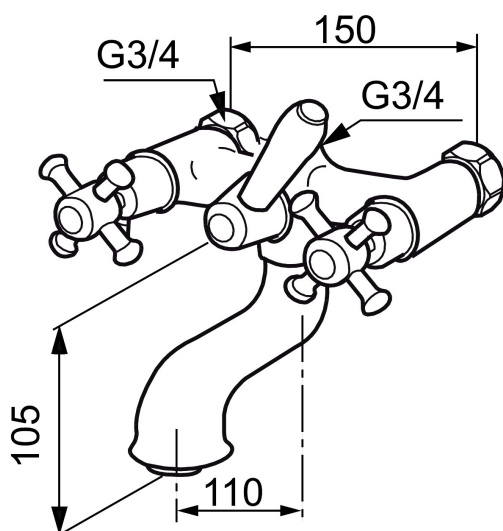

Unique characteristics

MORA CLASSIC bath mixer

Mora Classic is an exclusive range of taps with solid, rounded lines that embrace the design ideals of the past. All the parts are made of metal with genuine Mora quality. Mora Classic bath mixers provide outstanding comfort and safety and add an exclusive touch to your whole bathroom interior. All the mixers have a ceramic seal as standard. This is modern technology fused with classic style at its best.

Article number: 700631.0065 Flow 3 bar: 27.8 l/m

Description: Chrome/gold

- For Mora Classic Family
- Shower connection up 3/4" thread
- Projection with connectors 186 mm
- Distance from wall 170 mm