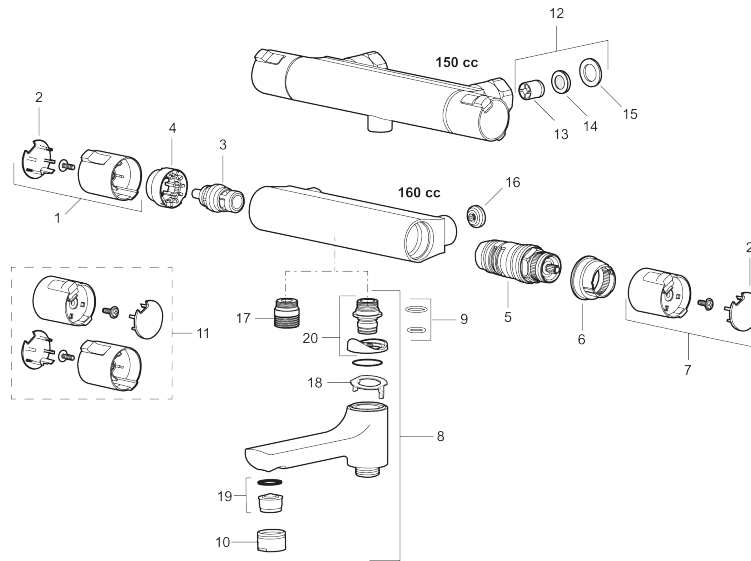

Article number: 241100.DB

Description: Chrome, incl. s-connection (2x701001)

- With shower connection down
- Temperature handle with safety stop at 38°C and 42°C
- With Eco-function
- Approved non-return valves, EN-Standard EN1717
- Extra user-friendly grips, approved by the Rheumatism Association in Sweden

Unique characteristics

Backflow protection unit type 

PRODUCT DESCRIPTION

MORA CERA T4 shower mixer

A bathroom is a place for relaxation, pleasure and recharging your batteries. So fill it with enjoyment. Save energy effortlessly, protect against fluctuations in water temperature, take an extra long shower with a clear conscience. Mora Cera puts quality time in your bathroom in countless ways.

Article number: 241100.DB

Sparepartlist

NO.	ART NO.	RSK	DESCRIPTION
1	409653.AA	8345188	On/off handle, complete, chrome, retail packed
2	409658.AA	8345190	End cover, chrome, retail packed
3	S600274	8397028	Ceramic headwork (G15)
4	708079.AE		Eco, Stop ring, on/off
5	708764.AE	8345114	Thermostatic cartridge
6	209556.AE	8345184	Stop ring, temperature
7	409654.AA	8345189	Temperature handle, complete, chrome, retail packed
8	409656	8344876	Swivel spout, for conversion of shower mixer to bath/shower mixer, chrome
9	209519.AE	8938340	O-ring, for swivel spout
10	131415.AE	8281512	Housing M24 utv., 15 mm, chrome
11	409650.AA	8345187	On/off- and temperature handle, complete, chrome, retail packed
12	708338.AE		Non-return valve (2 pcs)
13	139465.AE	8186872	Non-return valve, with lock ring
14	708080.AE		Holder for filter, complete
15	709339.AE	8938274	Gasket 24/15x2, 2 pcs

NO.	ART NO.	RSK	DESCRIPTION
16	129380.AE	8345651	Non-return valve (2 pcs)
17	409659.AE	8187025	Shower connector M18x1xG1/2
18	129154.AE	8295332	Stop ring
19	139783.AE	8281546	Aerator inlet, 20–24 l/min at 300 kPa
20	209494.AE	8314141	Spout nipple incl cover ring