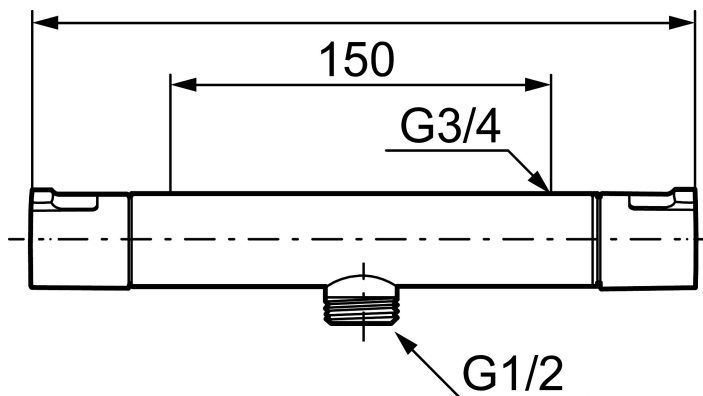

MORA CERA T4 shower mixer

A bathroom is a place for relaxation, pleasure and recharging your batteries. So fill it with enjoyment. Save energy effortlessly, protect against fluctuations in water temperature, take an extra long shower with a clear conscience. Mora Cera puts quality time in your bathroom in countless ways.

Article number: 241100.DB

Description: Chrome, incl. s-connection (2x701001)

- With shower connection down
- Temperature handle with safety stop at 38°C and 42°C
- With Eco-function
- Approved non-return valves, EN-Standard EN1717
- Extra user-friendly grips, approved by the Rheumatism Association in Sweden

Unique characteristics

Backflow protection unit type