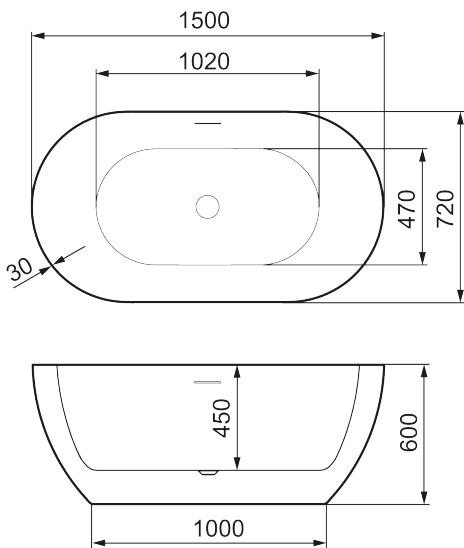

Unique characteristics

MORA MARE I

Stillness is the word that springs to mind with the Mare I. Its contemporary, freestanding form is as much a work of art as it is a place to relax.

A symmetrical bath, with a centre plug and modern 3 cm thick edge, it comes in two sizes, with an overflow that's been designed to minimise water staining.

Article number: 951101

Description: White, L1500 x W720 x H600

- Freestanding bathtub in acrylic
- Double-sided model - relaxing soak at either end of the tub
- Pre-installed white bottom valve
- Discrete integrated overflow
- Volume: 180 l
- Weight: 40 kg