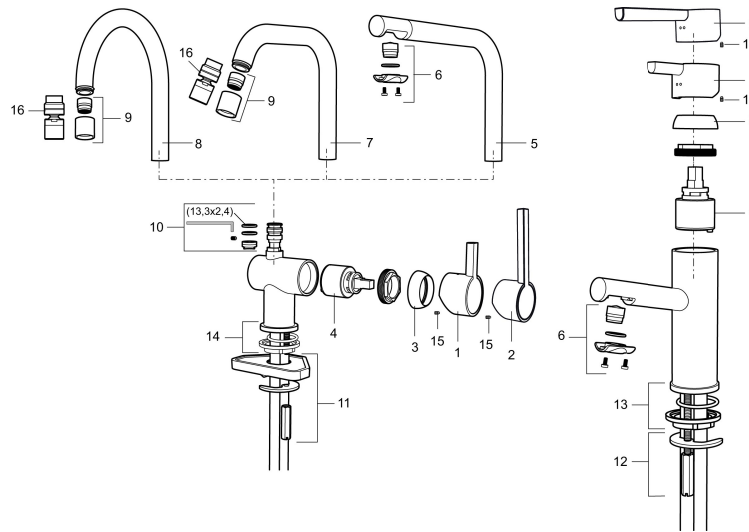

Article number: 707100.0011 Flow 3 bar: 7.6 l/m

Description: Chrome/black

### Unique characteristics

Backflow protection unit type

- ESS (energy saving system)
- Ceramic cartridge
- Adjustable flow control and temperature limiter
- Eco (energy and water saving constant flow aerator, 7,6 l/min at 200–600 kPa)
- Soft PEX<sup>®</sup> hoses with 3/8" connecting nut (stainless steel braided)
- Swivel spout, limitation part for 60°, 120° or 360° included
- Hole diameter Ø32-35 mm

## Sparepartlist

NO.	ART NO.	RSK	DESCRIPTION
1	209500.AE	8346901	Handle, chrome
1	209500.0011AE	8346917	Handle, chrome/black
2	409337	8346503	Care-handle, chrome
3	209501.AE	8346902	Cover nut, chrome
4	209493.AE	8345204	Ceramic cartridge, ESS
4	708301.AE	8345093	Ceramic cartridge
5	209506.AE	8346907	L-spout, complete, chrome
5	209506.0011AE	8326728	L-spout, complete, chrome/black
6	209502.AE	8346903	Aerator kit, L-spout, 7,6 l/min at 200–600 kPa, chrome
6	209502.0011AE	8346921	Aerator kit, L-spout, 7,6 l/min at 200–600 kPa, chrome/black
7	209508.AE	8346909	J-spout, complete, chrome
8	209507.AE	8346908	C-spout, complete, chrome
9	209503.AE	8346904	Aerator M18 int., 7,6 l/min at 200–600 kPa, chrome
10	209520.AE	8346910	Gasket kit, incl. o-rings, limitation part, screw and wrench
11	708779.AE		Fastening details, kitchen

NO.	ART NO.	RSK	DESCRIPTION
12	209518.AE	8346911	Fastening details
13	209562.AE		Locating ring, basin
14	209563.AE	8295335	Locating ring, kitchen
15	459013		Locking screw
16	409480.AE	8393983	Aerator M18 int., ball joint, 7–9 l/min at 300 kPa