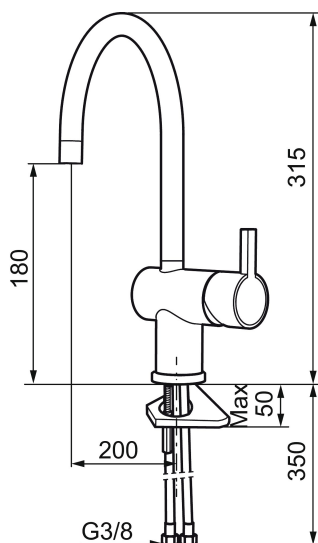

Article number: 707100.0011 Flow 3 bar: 7.6 l/m

Description: Chrome/black

### Unique characteristics

Backflow protection unit type

- ESS (energy saving system)
- Ceramic cartridge
- Adjustable flow control and temperature limiter
- Eco (energy and water saving constant flow aerator, 7,6 l/min at 200–600 kPa)
- Soft PEX<sup>®</sup> hoses with 3/8" connecting nut (stainless steel braided)
- Swivel spout, limitation part for 60°, 120° or 360° included
- Hole diameter Ø32-35 mm

NO.	ART NO.	RSK	DESCRIPTION
12	209518.AE	8346911	Fastening details
13	209562.AE		Locating ring, basin
14	209563.AE	8295335	Locating ring, kitchen
15	459013		Locking screw
16	409480.AE	8393983	Aerator M18 int., ball joint, 7–9 l/min at 300 kPa