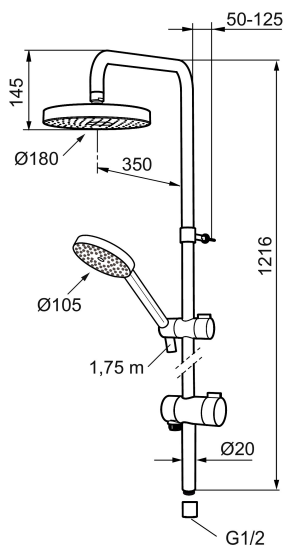

Unique characteristics

MORA MMIX S6 shower system

Mora MMIX combines a softly shaped, ergonomic exterior with an energy-efficient interior. It has a geometric design with softly billowing curves, and the whole product line conveys a timeless, uniform style. Mora MMIX was developed according to our unique EcoSafe™ environmental concept for low energy consumption and long-term environmental care.

Article number: 130315

Description: Chrome

- Diverter with ceramic cartridge
- Shower hose in metal, PVC- and BPA-free
- With Easy-Clean anti-limescale system
- Shower bar can be shortened if required
- Connection with G1/2
- Diverter can be mounted with lever pointing in chosen direction
- Eco (energy and water saving hand shower 9 l/min, shower head 12 l/min)