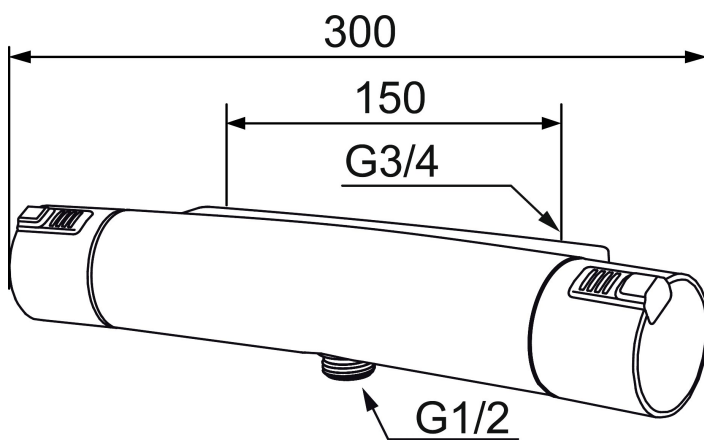

MORA MMIX T5 shower mixer

Mora MMIX combines elegance and ergonomic design with energy-efficiency. Soft geometric curves and a timeless style characterise the entire Mora MMIX range. The mixers were developed according to our unique EcoSafe™ concept focusing on low energy consumption and long-term environmental care.

Article number: 731100.0011

Description: Chrome/black, 150 c/c

Unique characteristics

Backflow protection unit type 

- With shower connection down
- Pressure balanced thermostatic mixer
- Temperature handle with safety stop at 38°C
- With Eco-function
- Lead Free material
- Approved non-return valves, EN-Standard EN1717

PRODUCT DESCRIPTION

MORA MMIX T5 shower mixer

Mora MMIX combines elegance and ergonomic design with energy-efficiency. Soft geometric curves and a timeless style characterise the entire Mora MMIX range. The mixers were developed according to our unique EcoSafe™ concept focusing on low energy consumption and long-term environmental care.

NO.	ART NO.	RSK	DESCRIPTION
14	409360.AA	8187781	Inlet connector 150 c/c (left-handed thread), retail packed
14	409361.AE	8228492	Inlet connector 160 c/c
15	409359.AA	8345172	Filter kit for connecting links, retail packed
16	409366.AE		Nipple M18x1 with o-ring for bath mixer
17	38521000	8295345	Stop ring
18	129131.AE	8295316	O-ring (18,1 x 1,6), 2 pcs
19	708655.AE	8295447	Locking screw
20	409365.AE	8187026	Nipple M18x1 - G1/2
21	139783.AE	8281546	Aerator inlet, 20–24 l/min at 300 kPa