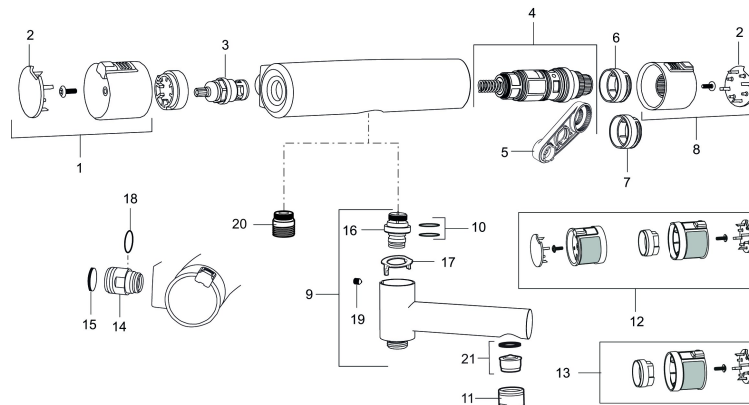

PRODUCT DESCRIPTION

MORA MMIX T5 shower mixer

Mora MMIX combines elegance and ergonomic design with energy-efficiency. Soft geometric curves and a timeless style characterise the entire Mora MMIX range. The mixers were developed according to our unique EcoSafe™ concept focusing on low energy consumption and long-term environmental care.

Article number: 731100.0011

Sparepartlist

NO.	ART NO.	RSK	DESCRIPTION
1	409353.AA	8345088	On/off handle, complete, chrome, retail packed
1	409353.0011AA	8345087	On/off handle, complete, chrome/black, retail packed
2	409358.AA	8345089	End cover, chrome, retail packed
2	409358.0011AA	8345090	End cover, black, retail packed
3	S600274	8397028	Ceramic headwork (G15)
4	S600275	8397029	Thermostatic cartridge, complete, incl. service tool
5	S600298	3870203	Service tool
6	S600311	8397045	Scalding protection ring (standard), black
7	409364.AE	8346506	Scalding protection ring, (max 42 °C)
8	409352.AA	8345086	Temperature handle, complete, chrome, retail packed
8	409352.0011AA	8345085	Temperature handle, complete, chrome/black, retail packed
9	409356	8344853	Swivel spout, for conversion of shower mixer to bath/shower mixer, chrome
10	209519.AE	8938340	O-ring, for swivel spout
11	131415.AE	8281512	Housing M24 utv., 15 mm, chrome
12	409370.AA	8345139	Rebuild kit, care, black/chrome, retail packed
12	409370.0085AA	8345162	Rebuild kit, care, lime/black, retail packed
12	409370.0095AE	8345210	Rebuild kit, care, red/black
13	409440.AE	8345211	Rebuild kit with fixed temp. stop, care, chrome