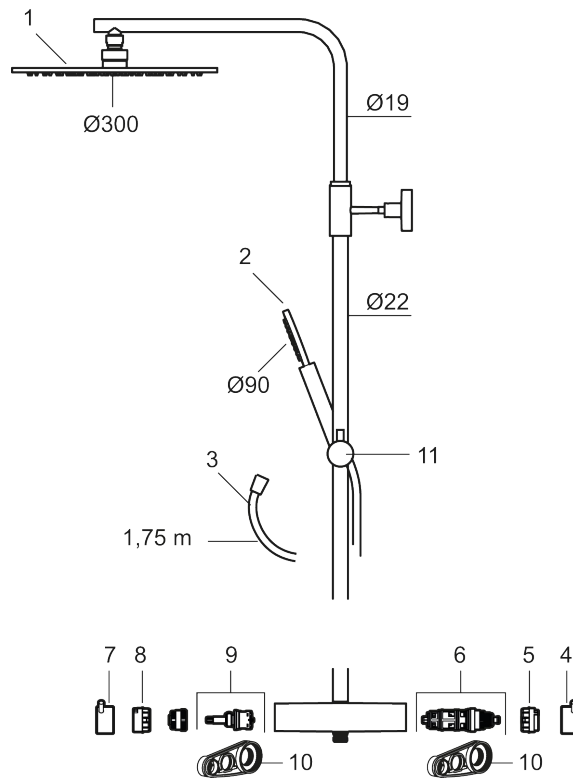

PRODUCT DESCRIPTION

MORA INXX II shower system kit

With its durable, elegant brushed brass finish the INXX II combines classic design with high performance, constant temperature, outstanding comfort and effective scald protection. The overhead shower has a large, slim shower head that looks great in bathrooms with a strong character and striking shapes, as well as in classic bathrooms designed for rest and relaxation. The mixer has been tested and approved according to current building regulations and is energy-efficient, which means it reduces water and energy use without compromising on comfort. The INXX II collection offers a world-class water experience.

About the collection

INXX II is an elegant, timeless collection in a palette of carefully selected colours. Offering a combination of high quality, sober design and outstanding comfort, this is the ultimate collection.

Article number: 271800.62

Sparepartlist

NO.	ART NO.	RSK	DESCRIPTION
1	130348	8237489	Shower head 300 mm, chrome
1	130348.12	8237490	Shower head 300 mm, matte black
1	130348.22	8237491	Shower head 300 mm, matte white