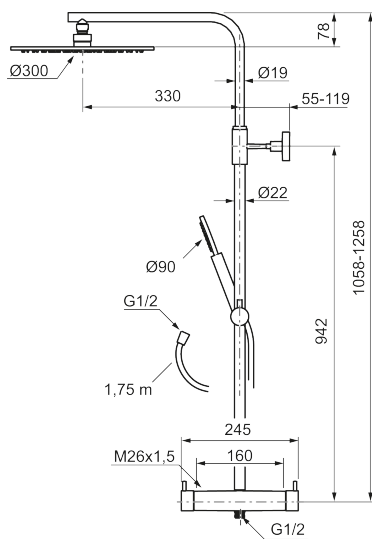

MORA INXX II shower system kit

With its durable, elegant brushed brass finish the INXX II combines classic design with high performance, constant temperature, outstanding comfort and effective scald protection. The overhead shower has a large, slim shower head that looks great in bathrooms with a strong character and striking shapes, as well as in classic bathrooms designed for rest and relaxation. The mixer has been tested and approved according to current building regulations and is energy-efficient, which means it reduces water and energy use without compromising on comfort. The INXX II collection offers a world-class water experience.

About the collection

INXX II is an elegant, timeless collection in a palette of carefully selected colours. Offering a combination of high quality, sober design and outstanding comfort, this is the ultimate collection.

Article number: 271800.62 Flow 3 bar: 11.3 l/m

Description: Brushed brass PVD, 160 c/c

Consist of:

MORA INXX II thermostatic mixer:

- Pressure balanced thermostatic mixer
- With reversible headwork
- Temperature handle with safety stop at 38°C
- With Eco-function
- Approved non-return valves, EN-Standard EN1717

MORA INXX II Shower System:

- Shower hose in metal, PVC- and BPA-free
- With Easy-Clean anti-limescale system
- Adjustable height
- Hand shower 7,5 l/min, shower head 11,3 l/min