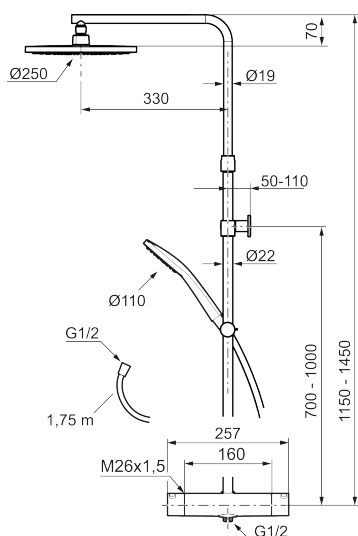

Unique characteristics

Backflow protection unit type