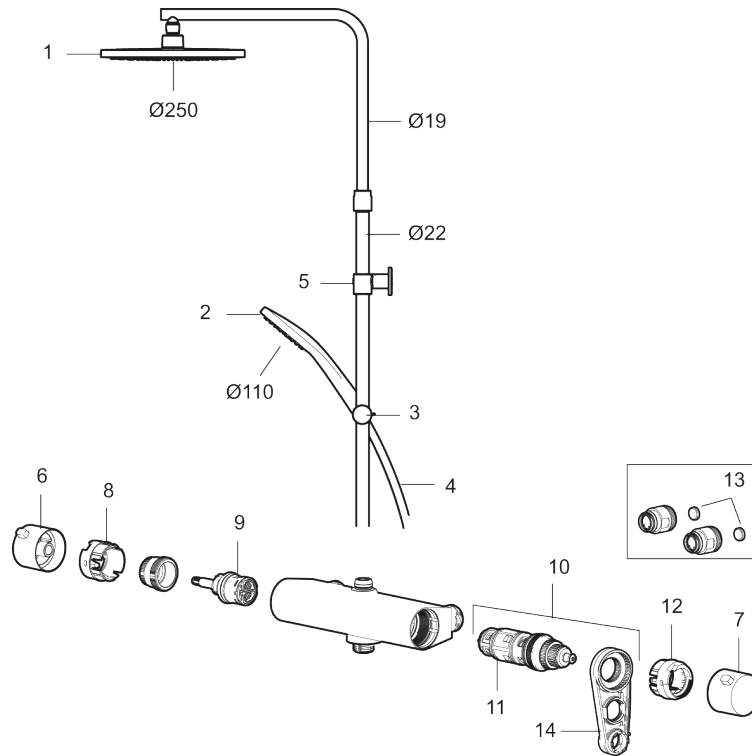

MORA LYNX Shower System:

- Shower hose in metal, PVC- and BPA-free
- With Easy-Clean anti-limescale system
- Wall bracket freely adjustable in height, 700–1000 from connection and 50–100 mm from wall, 2x20 mm spacers included, with sealing, hidden pipe joint

Article number:

341800.12LD6

Sparepartlist

NO.	ART NO.	RSK	DESCRIPTION
1	S600196	8237572	Shower head, 250 mm
1	S600196.12	8237573	
2	S600238	8233065	
2	S600238.12	8233100	
3	S600246	8239619	Slider, chrome
3	S600246.12	8239664	Slider, matte black
4	S600109	8252036	Shower hose, chrome
4	S600109.12	8236624	Shower hose in metal, 1750 mm, matte black
5	S600094	8221921	Wall bracket, chrome
6	S600237	8397026	
6	S600237.12	8397027	
7	S600236	8397024	

NO.	ART NO.	RSK	DESCRIPTION
7	S600236.12	8397025	
8	S600022	8439704	Stop ring, reversible
9	S600020	8441462	Ceramic headwork, with service tool (shower mixer)
9	S600269	8387232	Ceramic headwork, without tool (shower mixer)
10	S600084	8439709	Thermostatic cartridge, complete, incl. service tool
11	S600271	8397030	Thermostatic cartridge, complete, without service tool
12	S600023	8439703	Stop ring
13	409359.AA	8345172	Filter kit for connecting links, retail packed