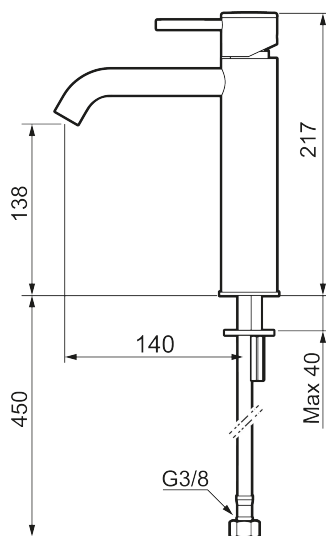

## MORA INXX II soft, medium basin mixer

INXX II basin mixers are available in three different heights, including medium which is suitable for larger basins. With its durable, elegant brushed brass finish and essential design, the INXX II soft enhances the feeling of comfort, quality and elegance in your bathroom. The mixer has been tested and approved according to current building regulations and is energy-efficient, which means it reduces water and energy use without compromising on comfort. A push down-waste in a matching colour is available as an accessory.

Article number: 273011.62CA Flow 3 bar: 4.5 l/m

Description: Brushed brass PVD

#### Unique characteristics

Backflow protection unit type 

- Ceramic cartridge
- Adjustable flow control and temperature limiter
- Soft PEX® hoses with 3/8" connecting nut (stainless steel braided)
- Hole diameter Ø34-37 mm