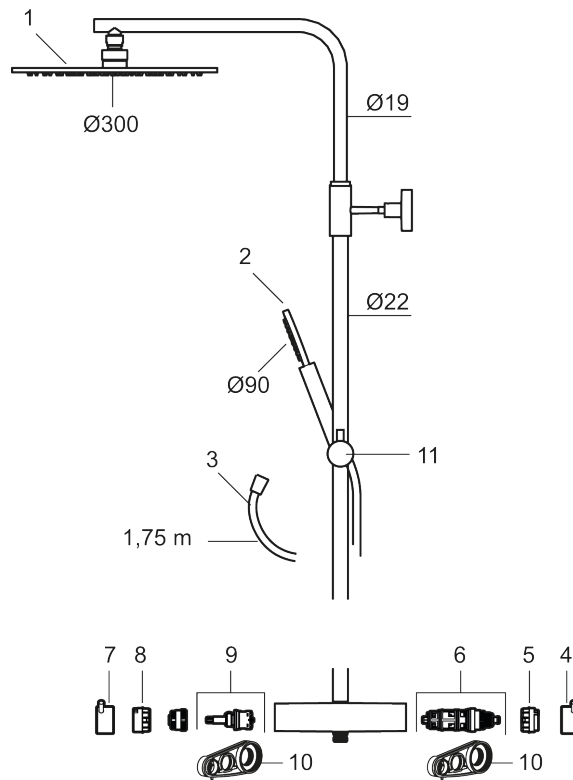

MORA INXX II Shower System:

- Shower hose in metal, PVC- and BPA-free
- With Easy-Clean anti-limescale system
- Adjustable height
- Hand shower 7,5 l/min, shower head 11,3 l/min

PRODUCT DESCRIPTION

MORA INXX II shower system kit

Article number: 271800.44

Sparepartlist

NO.	ART NO.	RSK	DESCRIPTION
1	130348	8237489	Shower head 300 mm, chrome
1	130348.12	8237490	Shower head 300 mm, matte black
1	130348.22	8237491	Shower head 300 mm, matte white